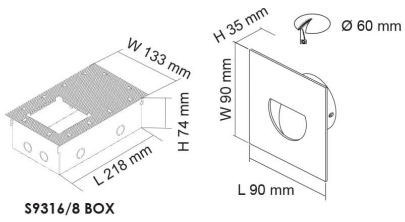

DARHAM SQUARE S9316 - 1.5W

LED 1.5 watt recessed square wall luminaire

Application

Ideal for any residential stairs, walkways or commercial interior space.

Design Specifications

- Durable die-cast aluminium body profile
- Quality white powder coat finish or anodized silver
- High efficiency LED optics
- Opal acrylic diffuser with glass cover
- Suitable drivers - PLUTO EGL12V/6W, PLUTO15DV, 30DV, 50DV
- 12V AC or DC non-dimmable driver required, Optional accessories, pre-install box S9316 only, (L x W X H: 218 x 133 x 74mm)

Performance

- Dimmable - **NO**

Technical Specification

Product	Model No.	Input Voltage (V/AC)	Input Voltage (V/DC)	Power (W)	Lumens (lm)	CCT (K)
	S9316 WH	12	12	1.5	110	3000
	S9316 ALU	12	12	1.5	110	3000

CRI	Dimmable	Dim (mm)	Body Colour
80	NO	90(L) x 90(W) x 35(H)	White
80	NO	90(L) x 90(W) x 35(H)	Anodised Silver

Due to continued product and technology enhancements, data sourced from sal.net.au shall not form part of any contract and or technical performance guarantee unless expressly confirmed in writing by SAL at the time of order. Products are sold in accordance with [SAL Terms and Conditions of sale](#) and all images shown are for illustration purposes only and may vary from the actual colour or finish. Unless specifically stated, all IP ratings nominated for Interior products are from "below the ceiling".

Dimensions

Photometric Data

Unit: cd C0/C180 — C90/C270 —

PIXIE AMBIENCE, CHANGE YOUR COLOUR TO MATCH YOUR STYLE.

The innovative PIXIE AMBIENCE SWITCH PLATES have been designed with the end user and installer in mind, allowing you to change the colour face plate as fashion demands.