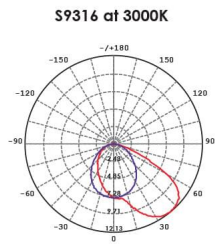

Photometric Data

Unit: cd C0/C180 — C90/C270 —