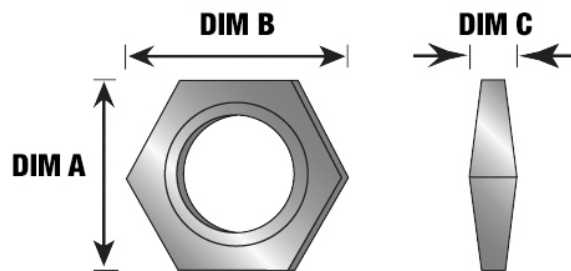

Alco

Metal Locknuts

FEATURES:

- Ideal for fastening cable glands
- Made from nickel plated brass
- Suitable for all Alco cable glands

ALCPLN82 Only

SPECIFICATIONS:

PART NUMBER	THREAD DIAMETER x LENGTH	DIAMETER		WIDTH DIM 'C'	SLOT DIM		BOX QTY
		ACROSS FLATS DIM 'A'	ACROSS POINTS DIM 'B'		HEIGHT	WIDTH	
ALCPLN12	M12 x 1.5	14.4	22	4.0	-	-	30
ALCPLN16	M16 x 1.5	19.2	24	4.0	-	-	30
ALCPLN20	M20 x 1.5	24.0	30	4.0	-	-	25
ALCPLN25	M25 x 1.5	30.0	37	5.0	-	-	25
ALCPLN32	M32 x 1.5	38.4	45	5.0	-	-	25
ALCPLN40	M40 x 1.5	48.0	55	8.0	-	-	15
ALCPLN50	M50 x 1.5	60.0	65	8.0	-	-	10
ALCPLN63	M63 x 1.5	75.6	83	8.0	-	-	5
ALCPLN75	M75 x 1.5	90.0	110	9.5	-	-	1
ALCPLN82	M82 x 1.5	95	103	10.0	4	4	1
ALCPLN90	M90 x 1.5	108.0	124	9.5	-	-	1
ALCPLN105	M105 x 1.5	126.0	144	9.5	-	-	1
ALCPLN120	M120 x 1.5	144.0	165	9.5	-	-	1