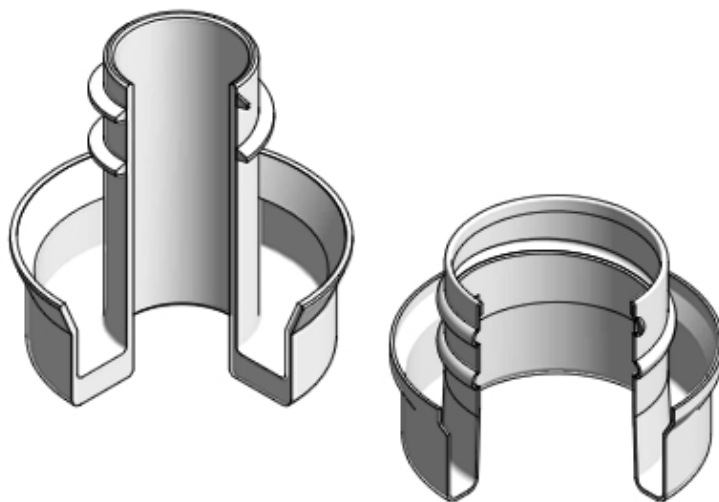

Grounding Cone/Ferule

Tin plated steel Grounding Cone/Ferule to suit flexible metal conduit fittings for Anaconda Conduit.

SPECIFICATIONS:

PART NUMBER	CONDUIT SIZE	INTERNAL CABLE MAX (MM)
CT/M16	16	10.2
CT/M20	20	13.5
CT/M25	25	18.5
CT/M32	32	23.5
CT/M40	40	31.8
CT/M50	50	36.8
CT/M63	63	47.8