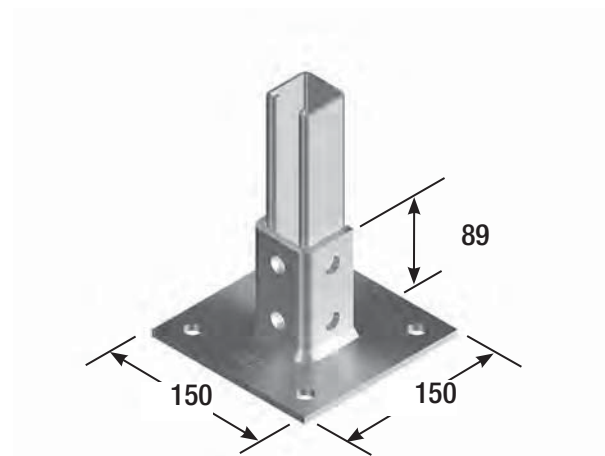

**B1044**

▶ Wt 0.30 kg

**B2072S1**

▶ Wt 0.65 kg

**B2072A**

▶ Wt 1.64 kg

- CHANNELS 1
- NUTS & BOLTS 2
- CANTILEVER BRACKETS 3
- CHANNEL FITTINGS 4**
- LADDERTRAYS 5
- CABLE MESH 6
- STEEL LADDERS 7
- ALUMINIUM LADDERS 8
- FIRE RATED 9
- COVERS 10
- HYGROUND 11