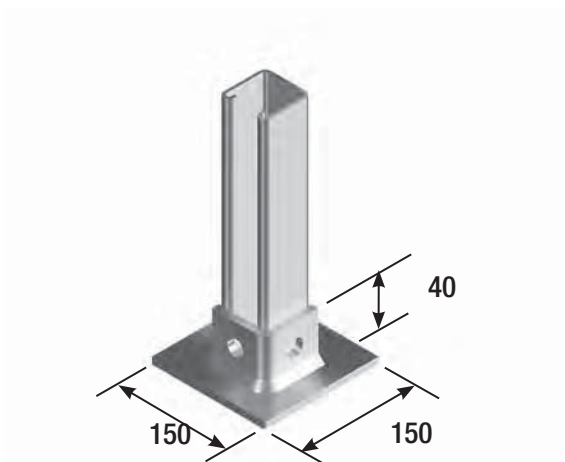

**B1044**

▶ Wt 0.30 kg

**B2072S1**

▶ Wt 0.65 kg

**B2072A**

▶ Wt 1.64 kg

- CHANNELS 1
- NUTS & BOLTS 2
- CANTILEVER BRACKETS 3
- CHANNEL FITTINGS 4**
- LADDERTRAYS 5
- CABLE MESH 6
- STEEL LADDERS 7
- ALUMINIUM LADDERS 8
- FIRE RATED 9
- COVERS 10
- HYGROUND 11