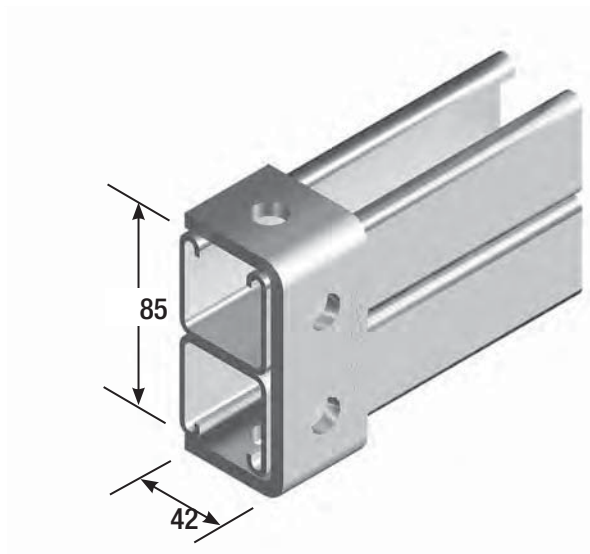

**Surface Finish**

**Available Finish**

**Code**

Hot Dip Galvanised

H

Stainless Steel

S

**Note**

**B1044**

▶ Wt 0.30 kg

**B2072S1**

▶ Wt 0.65 kg

**B2072A**

▶ Wt 1.64 kg

- CHANNELS 1
- NUTS & BOLTS 2
- CANTILEVER BRACKETS 3
- CHANNEL FITTINGS 4**
- LADDERTRAYS 5
- CABLE MESH 6
- STEEL LADDERS 7
- ALUMINIUM LADDERS 8
- FIRE RATED 9
- COVERS 10
- HYGROUND 11