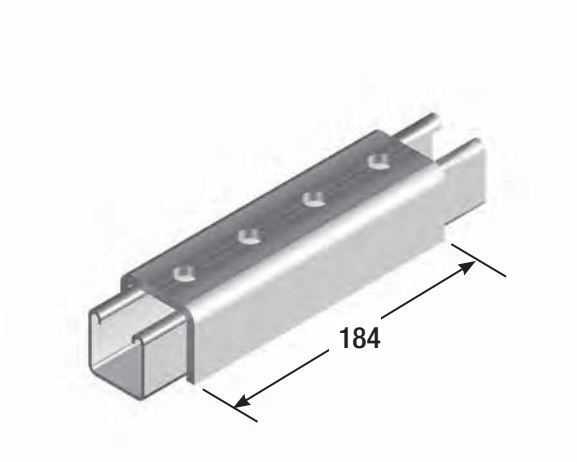

Surface Finish

Available Finish

Code

Hot Dip Galvanised

H

Stainless Steel

S

Note

- Stainless steel products are manufactured against firm orders only and are non returnable.
- Powder coating and special finishes on request against firm orders only and are non returnable.

B1377

▶ Wt 1.15 kg