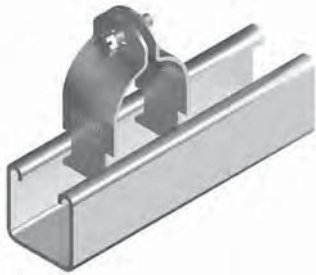

- Available Finish**
- Hot Dip Galvanised
  - Stainless Steel

**Note** - Stainless steel products are manufactured against firm orders only and are non returnable.

**For Product Code/Generic Reference chart refer next page.**

Supplied complete with screw

**B5 Cable and Pipe Clamps**

Sold in 20 metre rolls

**B2600 Isolation Strip**

Pipe Clamps					
Product Code	Generic Reference	Pull out (KGS)	Slip Along (KGS)	Slip Thru (KGS)	Weight (KGS)
B58	2024	181	32	23	0.04
B511	2025	181	32	23	0.04
B514	2026	272	45	32	0.04
B517	2027	272	45	32	0.04
B519	2028	272	45	32	0.05
B521	2029	272	68	36	0.05
B525	2030	272	68	36	0.05
B527	-	272	68	68	0.05
B529	2031	272	68	68	0.07
B532	2032	363	109	91	0.07
B534	2033	363	109	91	0.08
B538	2034	363	109	91	0.08
B543	2035	363	109	91	0.09
B548	2037	363	109	91	0.12