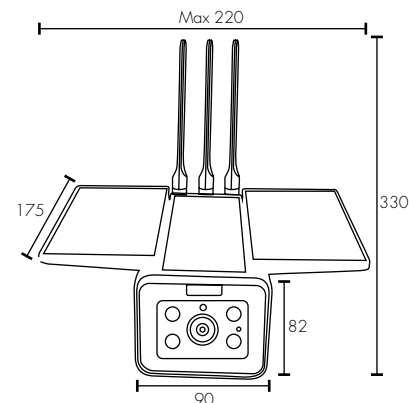

SMART WiFi TRIDENT SOLAR CAMERA

TECHNICAL SPECIFICATIONS

Class:	Class III
Camera type:	Full High Definition, 2-megapixel
Video resolution:	1080P (1980 x 1080 pixels), 25fps
Audio:	Two-way and one-way audio
Field of view:	100 degree wide viewing angle
Motion detection:	Advanced PIR
PIR detection distance:	Up to 8m
PIR detection angle:	120 degrees
Night vision:	4 x infrared LED's
Night vision distance:	Up to 5m
Solar Wattage:	6W
Ingress protection:	IP65 rated (for outdoor use only)
Memory:	Micro SD card slot (64GB max, not included), rolling
Power source:	Built in rechargeable lithium-ion battery (38Wh capacity)
Operating temperature:	5°C to 40°C
Warranty:	2 year replacement
WiFi Info:	IEEE802.11b/g/n, 2.4GHz Mac Encryption; WEP/WAPI/TKIP/AES
Device Requirements:	iOS 8.0 or higher, Android 4.1 or higher

INSTALLATION

Do-it-Yourself installation

	MODEL	COLOUR	DESCRIPTION	BOX SIZE	GROSS WEIGHT	BOX QTY	BARCODE/TUN
RETAIL BOX	21007/05	White	Smart WiFi Trident Solar Camera	W262 x H225 x D116 mm	1.38 kg	1 pc	 9 312641 210078 >
OUTER CTN	21007/05	White	Smart WiFi Trident Solar Camera		13.8 kg	10 pc	 19312641210075