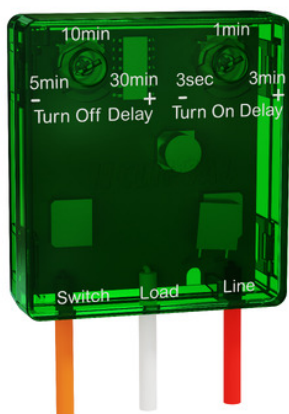

Product data sheet

Characteristics

31ROFT

Run On timer, Standard Series, clipsal, 1A, with selectable Turn ON and Turn OFF delays, translucent green

Main

Product or component type	Run on timer
Product brand	Clipsal
Range of product	Standard Series
Device presentation	Mechanism
Colour tint	Translucent green
Range	Standard Series

Complementary

Device mounting	Flush
Material	Plastic
Surface finish	Glossy
Autonomy	5 minutes
[Ue] rated operational voltage	230/240 V AC
Network frequency	50 Hz
Rated current	1 A
Fixing mode	By screws
Main colour tint	Translucent green
Depth	12 mm
Width	41 mm
Height	40 mm
IP degree of protection	IP30
Net weight	17 g