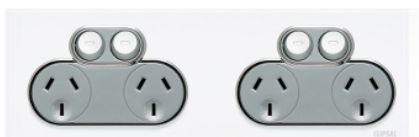

Product data sheet

Characteristics

4025H2-PW

Socket Outlet Saturn - Quad switched - Assembled - Horizontal - 250 V - 10 A - Pure White

Main

Colour	Pure white
Product brand	Clipsal
Range of product	Saturn Series

Complementary

Colour code	PW
Control type	ON/OFF button
Number of gangs	4 gangs
Pin number	3
Number of power socket outlets	4
Actuator	Switch Rocker
Mounting position	Horizontal
Fixing mode	By screws
Local signalling	Without light indicator
Material	Plastic
Surface finish	Glossy
[Ue] rated operational voltage	250 V AC
[In] rated current	10 A
Depth	8.5 mm
Length	232 mm
Width	75 mm
Fixing center	84 mm