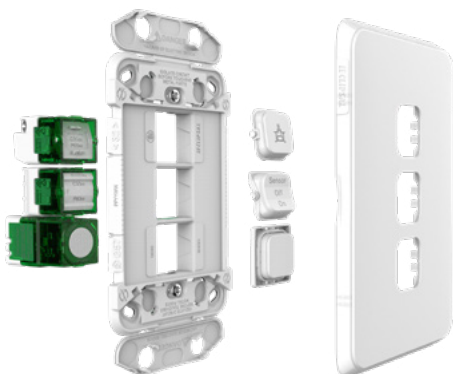

for modern living

Ininitely customisable

Clipsal Iconic™ introduces new opportunities for customisation designed to enhance functionality, aesthetic appeal, and usability. Switches feature changeable skins, and are simple to personalise with pictogram dollies to clearly identify functions. Optional warm white LEDs can be set as indicators or locators making it easy to identify switches in use, or to locate switches in a darkened room.

Innovation in every room

Innovative new products highlight the Clipsal Iconic range, with a new Night Walk Sensor Light skin that simply plugs into a standard Clipsal Iconic double socket grid. When movement is detected at night, an integrated LED lamp illuminates the darkness, guiding the way without disturbing others. There's also a new three-socket USB charger with shelf to hold a tablet or two phones, ideal for bedrooms, kitchens, and family areas.

For the connected home

Clipsal Iconic offers a wide range of home connectivity options allowing you to easily connect your home computers, smart devices, TVs and audio equipment. As well as the latest design of data, phone, HDMI, AV, and TV sockets to connect your cabling, you have the flexibility to mix up to six different sockets within the one Clipsal Iconic wall plate for the ideal combination to suit your needs.