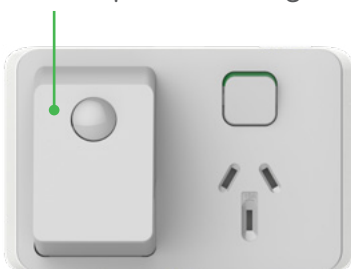

As standard in Vivid White, and optionally in Cool Grey, Anthracite and Solid Edge skin colours – Xtra White and Xtra Black colours

Night Walk skin fits a standard Clipsal Iconic double power outlet grid