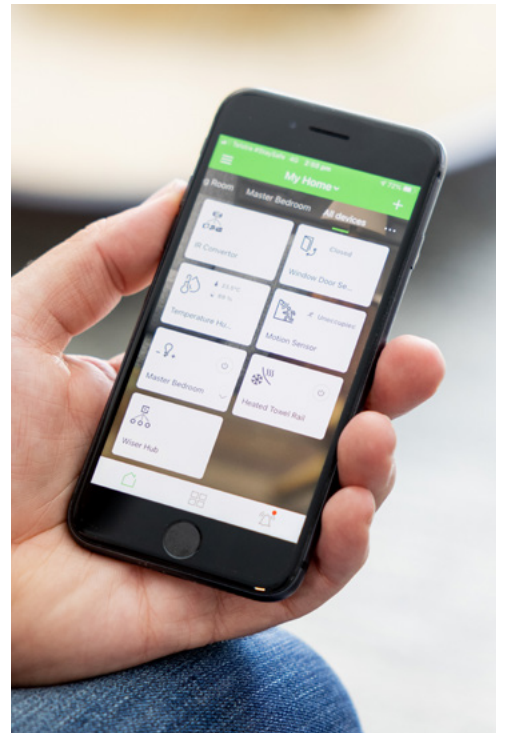

Innovation in every room

Innovative new products highlight the Clipsal Iconic range, with a new Night Walk Sensor Light skin that simply plugs into a standard Clipsal Iconic double socket grid. When movement is detected at night, an integrated LED lamp illuminates the darkness, guiding the way without disturbing others. There's also a new three-socket USB charger with shelf to hold a tablet or two phones, ideal for bedrooms, kitchens, and family areas.

for every home

Loaded with intelligent features

Clipsal Iconic Wiser™ connected smart switches, dimmer and socket provide simple and scalable smart home solutions, from one device with point to point app control using BLE (Bluetooth Low Energy) up to an entire home connecting via the Wiser Hub using Zigbee Mesh technology, providing smart automations, moments (scenes), voice control and access to control your home from anywhere. The Iconic modules (10AX switch and Dimmer) also include ControlLink for multiway switching and dimming. Clipsal Iconic also offers a PIR sensor module which is a great simple addition for hands free convenience. All these devices use standard wiring for installation simplicity and allowing you to build your smart home around your growing needs.

For the connected home

Clipsal Iconic offers a wide range of home connectivity options allowing you to easily connect your home computers, smart devices, TVs and audio equipment. As well as the latest design of data, phone, HDMI, AV, and TV sockets to connect your cabling, you have the flexibility to mix up to six different sockets within the one Clipsal Iconic wall plate for the ideal combination to suit your needs.