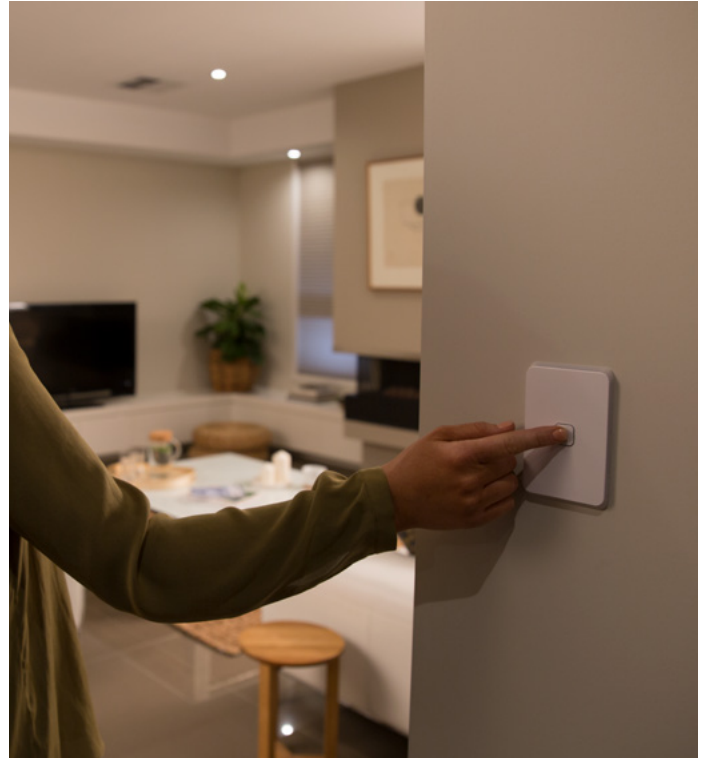

Innovation in every room

Innovative new products highlight the Clipsal Iconic range, with a new Night Walk Sensor Light skin that simply plugs into a standard Clipsal Iconic double socket grid. When movement is detected at night, an integrated LED lamp illuminates the darkness, guiding the way without disturbing others. There's also a new three-socket USB charger with shelf to hold a tablet or two phones, ideal for bedrooms, kitchens, and family areas.

For the connected home

Clipsal Iconic offers a wide range of home connectivity options allowing you to easily connect your home computers, smart devices, TVs and audio equipment. As well as the latest design of data, phone, HDMI, AV, and TV sockets to connect your cabling, you have the flexibility to mix up to six different sockets within the one Clipsal Iconic wall plate for the ideal combination to suit your needs.

As standard in Vivid White, and optionally in Cool Grey, Anthracite and Solid Edge skin colours – Xtra White and Xtra Black colours

Night Walk skin fits a standard Clipsal Iconic double power outlet grid

Power outlets are available with USB chargers

The 3-gang USB charger has an integrated shelf for tablets and mobile phones

Clipsal Iconic™ switches are quick and easy to personalise with icon dollies that anyone can change