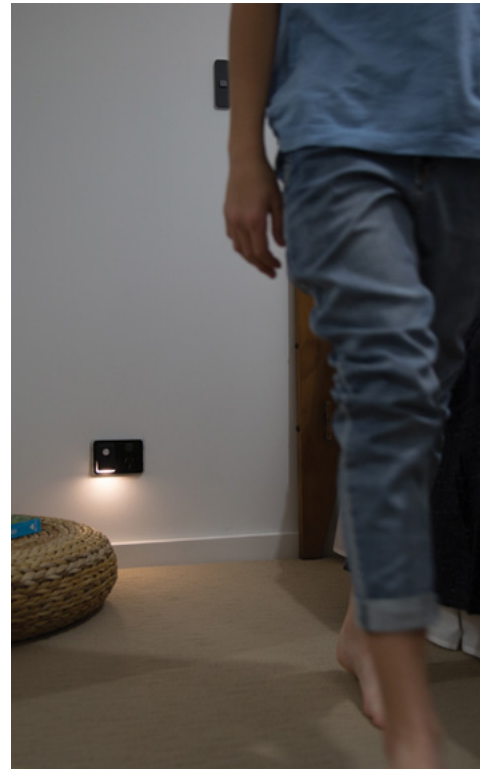

for modern living

Ininitely customisable

Clipsal Iconic™ introduces new opportunities for customisation designed to enhance functionality, aesthetic appeal, and usability. Switches feature changeable skins, and are simple to personalise with pictogram dollies to clearly identify functions. Optional warm white LEDs can be set as indicators or locators making it easy to identify switches in use, or to locate switches in a darkened room.

Innovation in every room

Innovative new products highlight the Clipsal Iconic range, with a new Night Walk Sensor Light skin that simply plugs into a standard Clipsal Iconic double socket grid. When movement is detected at night, an integrated LED lamp illuminates the darkness, guiding the way without disturbing others. There's also a new three-socket USB charger with shelf to hold a tablet or two phones, ideal for bedrooms, kitchens, and family areas.

For the connected home

Clipsal Iconic offers a wide range of home connectivity options allowing you to easily connect your home computers, smart devices, TVs and audio equipment. As well as the latest design of data, phone, HDMI, AV, and TV sockets to connect your cabling, you have the flexibility to mix up to six different sockets within the one Clipsal Iconic wall plate for the ideal combination to suit your needs.