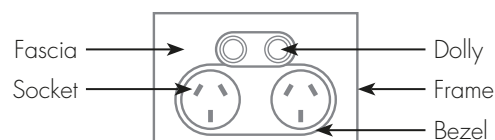

Colours and Styles

Available in Horizon Silver and Horizon Black for all switches, switched sockets, dimmers, fan controllers, cooker switches, and communication plates.

Current Rating - Power point	10A
Current Rating - Switches	20A/16AX
Voltage	250V a.c.
Fascia Colours	HS (Horizon Silver) HB (Horizon Black)
Fascia Material	Stainless Steel (Horizon Silver) Anodised Aluminium (Horizon Black)
Edge and Base Colour	Black
Dolly and Socket Colour	Charcoal
Bezel Colour	Chrome
Frame Colour	Charcoal
LED Colour (PBL Models)	Blue