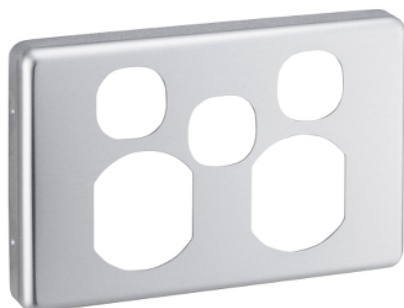

Product data sheet

Characteristics

C2025XC-BA

Cover Socket Outlet C2000 - Twin switched - Horizontal - Extra switch aperture - Brushed Aluminium

Main

Range of product	Classic Series C2000
Product brand	Clipsal
Colour	Brushed aluminium

Complementary

Product destination	Socket-outlet
Marking	Without marking
Surface treatment	Metallic
Mounting position	Horizontal
Colour code	BA

Packing Units

Unit Type of Package 1	PCE
Number of Units in Package 1	1
Package 1 Weight	14.0 g
Package 1 Height	1.5 cm
Package 1 width	7.8 cm
Package 1 Length	11.7 cm