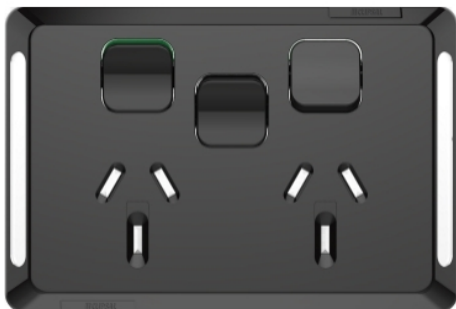

Product data sheet

Characteristics

P3025XC-BK

Pro Series, cover frame, 3 switches & 2 sockets, 10 A, Black

Main

Range	Pro Series
Product or component type	Cover frame
Colour tint	Black (BK)
Type of packing	Polybag

Complementary

Range compatibility	Switched socket
Product destination	Switched socket
Number of rocker	3
Number of power socket outlets	2
[In] rated current	10 A
Installation direction	Horizontal
Fixing mode	Clip-on
Surface finish	Glossy
Material	PC (polycarbonate): window ABS (acrylonitrile butadiene-styrene): skin
Height	78 mm
Width	116 mm
Depth	9 mm
Net weight	0.018 kg