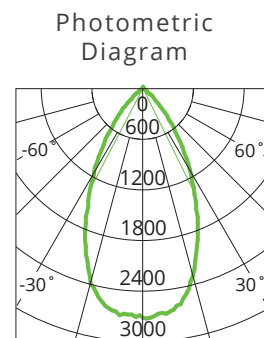

ASTRO

ASTRO25W195R

SAP CODE: 2001946

Unit: cd
- C0/180 54.7deg
- C90/270 54.1deg

High Output Commercial Downlight

Deep recessed 15/25W High Output Tritone Downlight with remote driver and polished reflector.

KEY INFORMATION

Lumen Output	25W 15W	2200 / 2400 / 2300lm 1400 / 1550 / 1500lm
Input Power	25W, 15W	
Hole Cutout Size	Ø170mm	
Install	RECESSED	
Dimming Options	Non-Dimmable	
Fitting Colour	WHITE	
Warranty	4yr	
IP Rating	IP54	
IK Rating	N/A	
IC Rating	N/A	
Rebate Scheme Approvals	N/A	

PHOTOMETRIC

Efficacy	25W 15W	88 / 96 / 92lm/W 93 / 103 / 100lm/W
LED	SMD	
CCT	3000 / 4000 / 5700K	
CRI	>80	
Beam Angle	53	

ELECTRICAL

Driver	Remote
Supply Input	220-240V, 50/60Hz
Driver Output Voltage	50V DC
Power Factor	>0.9
LED Input Current (nominal)	500mA
Useful life @Ta25° (L70)	50,000hr

CONSTRUCTION

Housing	Aluminium 1070
Optics	Polycarbonate Diffuser
Adjustable Angle	N/A
Fixings/Hardware	Rubberised Clip
Connection Type	1m Flex & Plug
Total Weight	0.66kg
Dimensions	Ø195 x 115mm
Operating Ambient Temp.	-20 to 40°C
Electrical Classification	Class 2