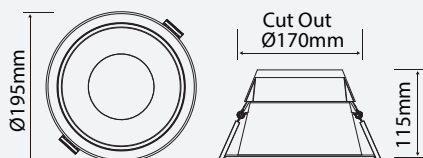

ASTRO

ASTRO25W195R

SAP CODE: 2001946

Unit: cd
 - C0/180 54.7deg
 - C90/270 54.1deg

High Output Commercial Downlight

Deep recessed 15/25W High Output Tritone Downlight with remote driver and polished reflector.

KEY INFORMATION

Lumen Output	25W 15W	2200 / 2400 / 2300lm 1400 / 1550 / 1500lm
Input Power	25W, 15W	
Hole Cutout Size	Ø170mm	
Install	RECESSED	
Dimming Options	Non-Dimmable	
Fitting Colour	WHITE	
Warranty	4yr	
IP Rating	IP54	
IK Rating	N/A	
IC Rating	N/A	
Rebate Scheme Approvals	N/A	

PHOTOMETRIC

Efficacy	25W 15W	88 / 96 / 92lm/W 93 / 103 / 100lm/W
LED	SMD	
CCT	3000 / 4000 / 5700K	
CRI	>80	
Beam Angle	53	

ELECTRICAL

Driver	Remote
Supply Input	220-240V, 50/60Hz
Driver Output Voltage	50V DC
Power Factor	>0.9
LED Input Current (nominal)	500mA
Useful life @Ta25° (L70)	50,000hr

CONSTRUCTION

Housing	Aluminium 1070
Optics	Polycarbonate Diffuser
Adjustable Angle	N/A
Fixings/Hardware	Rubberised Clip
Connection Type	1m Flex & Plug
Total Weight	0.66kg
Dimensions	Ø195 x 115mm
Operating Ambient Temp.	-20 to 40°C
Electrical Classification	Class 2