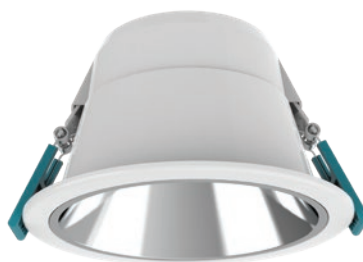

ASTRO

ASTRO25W195R

SAP CODE: 2001946

Unit: cd
 - C0/180 54.7deg
 - C90/270 54.1deg

High Output Commercial Downlight

Deep recessed 15/25W High Output Tritone Downlight with remote driver and polished reflector.

KEY INFORMATION

Lumen Output	25W 15W	2200 / 2400 / 2300lm 1400 / 1550 / 1500lm
Input Power	25W, 15W	
Hole Cutout Size	Ø170mm	
Install	RECESSED	
Dimming Options	Non-Dimmable	
Fitting Colour	WHITE	
Warranty	4yr	
IP Rating	IP54	
IK Rating	N/A	
IC Rating	N/A	
Rebate Scheme Approvals	N/A	

CONSTRUCTION

Housing	Aluminium 1070
Optics	Polycarbonate Diffuser
Adjustable Angle	N/A
Fixings/Hardware	Rubberised Clip
Connection Type	1m Flex & Plug
Total Weight	0.66kg
Dimensions	Ø195 x 115mm
Operating Ambient Temp.	-20 to 40°C
Electrical Classification	Class 2