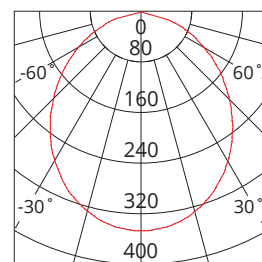

Photometric Diagram

Unit: cd
 - C0/180 100.0deg
 - C90/270 100.0deg

KEY INFORMATION

Lumen Output 9W	760 / 860 / 760lm
Input Power	9W
Hole Cutout Size	Ø90mm
Dimming Options	*Phase-Cut Dimming
Trim Colour	BRUSHED NICKEL
Warranty	5yr
IP Rating	IP44
IK Rating	N/A
IC Rating	IC-4
Rebate Scheme Approvals	N/A