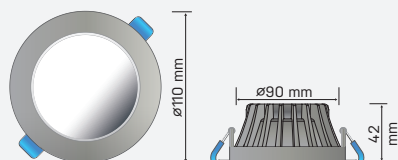

AURORA Tritone

AURORA9W110-N-TRI

SAP CODE: 2001078

9W switchable colour temperature, recessed diffuser, fixed LED downlight

A brushed nickel trimmed downlight with recessed opal lens. It is dimmable and there is a selection of three colour temperatures on each luminaire.

Photometric Diagram

Unit: cd
 - C0/180 100.0deg
 - C90/270 100.0deg

KEY INFORMATION

Lumen Output 9W	760 / 860 / 760lm
Input Power	9W
Hole Cutout Size	Ø90mm
Dimming Options	*Phase-Cut Dimming
Trim Colour	BRUSHED NICKEL
Warranty	5yr
IP Rating	IP44
IK Rating	N/A
IC Rating	IC-4
Rebate Scheme Approvals	N/A

PHOTOMETRIC

Efficacy 9W	85 / 96 / 85lm/W
LED	SMD
CCT	3000 / 4200 / 5700K
CRI	>80
Beam Angle	100

ELECTRICAL

Driver	Remote
Supply Input	220-240V, 50/60Hz
Driver Output Voltage	30VDC
Power Factor	>0.9
LED Input Current (nominal)	300mA
Useful life @Ta25° (L70)	50,000hr

CONSTRUCTION

Housing	Aluminium
Optics	Polycarbonate
Adjustable Angle	N/A
Fixings/Hardware	Rubberised Clip
Connection Type	1.2m Flex & Plug
Total Weight	0.2kg
Dimensions	Ø110x42mm
Operating Ambient Temp.	-20 to 40°C
Electrical Classification	Class 2