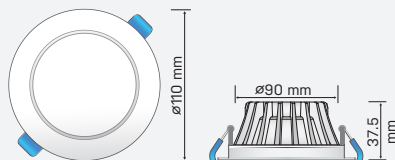

AURORA Tritone

AURORA12W110-W-TRI

SAP CODE: 2000849

12W, white trim, Tritone, recessed diffuser, fixed LED downlight

A dimmable low glare LED downlight with a recessed opal diffuser and choice of 3 colour temperatures.

Accessories
ADAPTOR RING

Photometric Diagram

Unit: cd
- C0/180 100.0deg
- C90/270 100.0deg

KEY INFORMATION

Lumen Output	1020 / 1170 / 1050lm
Input Power	12W
Hole Cutout Size	Ø90mm
Install	RECESSED
Dimming Options	*Phase-Cut Dimming
Trim Colour	WHITE
Warranty	5yr
IP Rating	IP44
IK Rating	N/A
IC Rating	IC-4
Rebate Scheme Approvals	COMING SOON

PHOTOMETRIC

Efficacy	85 / 98 / 88lm/W
LED	SMD
CCT	3000 / 4200 / 5700K
CRI	>80
Beam Angle	100°

ELECTRICAL

Driver	Remote
Supply Input	220-240V, 50/60Hz
Driver Output Voltage	40VDC
Power Factor	>0.9
LED Input Current (nominal)	300mA
Useful life @Ta25° (L70)	50,000hr

CONSTRUCTION

Housing	Aluminium
Optics	Polycarbonate Diffuser
Adjustable Angle	N/A
Fixings/Hardware	Rubberised Clip
Connection Type	1.2m Flex & Plug
Total Weight	0.2kg
Dimensions	Ø110x42mm
Operating Ambient Temp.	-20 to 40°C
Electrical Classification	Class 2