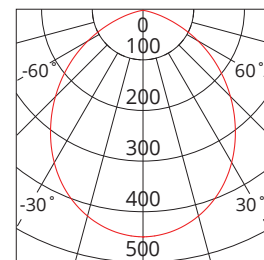

Accessories
ADAPTOR RING

Photometric Diagram

Unit: cd
- C0/180 100.0deg
- C90/270 100.0deg

KEY INFORMATION

Lumen Output	1020 / 1170 / 1050lm
Input Power	12W
Hole Cutout Size	Ø90mm
Install	RECESSED
Dimming Options	*Phase-Cut Dimming
Trim Colour	WHITE
Warranty	5yr
IP Rating	IP44
IK Rating	N/A
IC Rating	IC-4
Rebate Scheme Approvals	COMING SOON

PHOTOMETRIC

Efficacy	85 / 98 / 88lm/W
LED	SMD
CCT	3000 / 4200 / 5700K
CRI	>80
Beam Angle	100°

ELECTRICAL

Driver	Remote
Supply Input	220-240V, 50/60Hz
Driver Output Voltage	40VDC
Power Factor	>0.9
LED Input Current (nominal)	300mA
Useful life @Ta25° (L70)	50,000hr