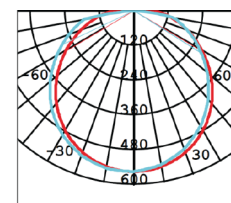

## QUICK FACTS

Input power	<b>25W</b>
Power Factor	<b>≥ 0.9</b>
IP Rating	<b>54</b>
Dimming	<b>N/A</b>
Lumen output	<b>1680lm/ 1840lm / 1800lm</b>
CCT	<b>3000K/ 4200K/ 5700K</b>
CRI	<b>80</b>
Beam Angle	<b>120°</b>
Fascia Colour	<b>White</b>
Installation	<b>Surface Mounted</b>
Warranty	<b>5 years</b>

PHOTO

PHOTOMETRIC DIAGRAM

UNIT: cd

- C0/180 118.1deg
- C90/270 122.1deg

UNIT: cd

- C0/180 118.3deg
- C90/270 122.3deg

UNIT: cd

- C0/180 118.4deg
- C90/270 121.8deg

DIMENSIONS