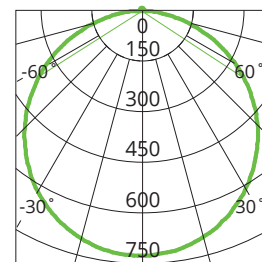

Unit: cd

- C0/180 114.5deg
 - C90/270 114.1deg

KEY INFORMATION

Lumen Output	2040 / 2190 / 2080lm
Input Power	25W
Hole Cutout Size	N/A
Install	SURFACE MOUNT
Dimming Options	*Phase-Cut Dimming
Fitting Colour	WHITE
Warranty	5yr
IP Rating	IP54
IK Rating	N/A
IC Rating	N/A
Rebate Scheme Approvals	Pending Approval

PHOTOMETRIC

Efficacy	81 / 87 / 83lm/W
LED	SMD
CCT	3000 / 4000 / 5700K
CRI	>80
Beam Angle	115°

ELECTRICAL

Driver	Integral
Supply Input	220-240V, 50/60Hz
Driver Output Voltage	60V DC
Power Factor	>0.9
LED Input Current (nominal)	400mA
Useful life @Ta25° (L70)	50,000hr