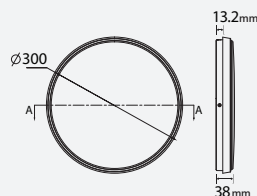

DISCUS

DISC25W300R

SAP CODE: 2001935

25W, Ultra-slim, Weather Resistant, Tritone LED Oyster

A sleek, aesthetically designed oyster with a slim body profile for both indoor and outdoor applications.

Photometric Diagram

Unit: cd

- C0/180 114.5deg
 - C90/270 114.1deg

KEY INFORMATION

Lumen Output	2040 / 2190 / 2080lm
Input Power	25W
Hole Cutout Size	N/A
Install	SURFACE MOUNT
Dimming Options	*Phase-Cut Dimming
Fitting Colour	WHITE
Warranty	5yr
IP Rating	IP54
IK Rating	N/A
IC Rating	N/A
Rebate Scheme Approvals	Pending Approval

PHOTOMETRIC

Efficacy	81 / 87 / 83lm/W
LED	SMD
CCT	3000 / 4000 / 5700K
CRI	>80
Beam Angle	115°

ELECTRICAL

Driver	Integral
Supply Input	220-240V, 50/60Hz
Driver Output Voltage	60V DC
Power Factor	>0.9
LED Input Current (nominal)	400mA
Useful life @Ta25° (L70)	50,000hr

CONSTRUCTION

Housing	Polycarbonate
Optics	PMMA (acrylic)
Adjustable Angle	N/A
Fixings/Hardware	Mounting Bracket
Connection Type	Terminal Block
Total Weight	0.75kg
Dimensions	Ø300 x 38mm
Operating Ambient Temp.	-20 to 45°C
Electrical Classification	Class 2