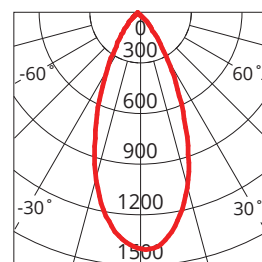

DULAR

DULAR-FIX-BLK

SAP CODE: 2001892

Photometric Diagram

Unit: cd
 - C0/180 45.0deg
 - C90/270 45.0deg

9W, dimmable,
switchable colour
temperature, trimless

Black trimless LED downlight
with recessed lens to
minimalise glare

KEY INFORMATION

Lumen Output	930 / 950 / 900lm
Input Power	9W
Hole Cutout Size	Ø90mm
Install	RECESSED
Dimming Options	*Phase-Cut Dimming
Fitting Colour	BLACK
Warranty	5yr
IP Rating	IP44
IK Rating	N/A
IC Rating	IC-4
UGR Rating	<19
Rebate Scheme Approvals	VEU; REPS; IPART LCP 8.77

PHOTOMETRIC

Efficacy	103 / 106 / 100lm/W
LED	SMD
CCT	3000 / 4000 / 5700K
CRI	>80
Beam Angle	45°

ELECTRICAL

Driver	Integral
Supply Input	220-240V, 50/60Hz
Driver Output Voltage	75V DC
Power Factor	>0.9
LED Input Current (nominal)	120mA
Useful life @Ta25° (L70)	36,000hr