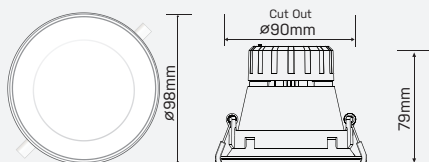

DULAR

DULAR-FIX-BLK

SAP CODE: 2001892

Photometric Diagram

Unit: cd
 - C0/180 45.0deg
 - C90/270 45.0deg

9W, dimmable,
switchable colour
temperature, trimless

Black trimless LED downlight
with recessed lens to
minimalise glare

KEY INFORMATION

Lumen Output	930 / 950 / 900lm
Input Power	9W
Hole Cutout Size	Ø90mm
Install	RECESSED
Dimming Options	*Phase-Cut Dimming
Fitting Colour	BLACK
Warranty	5yr
IP Rating	IP44
IK Rating	N/A
IC Rating	IC-4
UGR Rating	<19
Rebate Scheme Approvals	VEU; REPS; IPART LCP 8.77

PHOTOMETRIC

Efficacy	103 / 106 / 100lm/W
LED	SMD
CCT	3000 / 4000 / 5700K
CRI	>80
Beam Angle	45°

ELECTRICAL

Driver	Integral
Supply Input	220-240V, 50/60Hz
Driver Output Voltage	75V DC
Power Factor	>0.9
LED Input Current (nominal)	120mA
Useful life @Ta25° (L70)	36,000hr

CONSTRUCTION

Housing	Aluminium + Polycarbonate
Optics	Polycarbonate Diffuser
Adjustable Angle	N/A
Fixings/Hardware	Metal Clip
Connection Type	1m Flex & Plug
Total Weight	0.25kg
Dimensions	Ø98 x 79mm
Operating Ambient Temp.	-20 to 45°C
Electrical Classification	Class 2