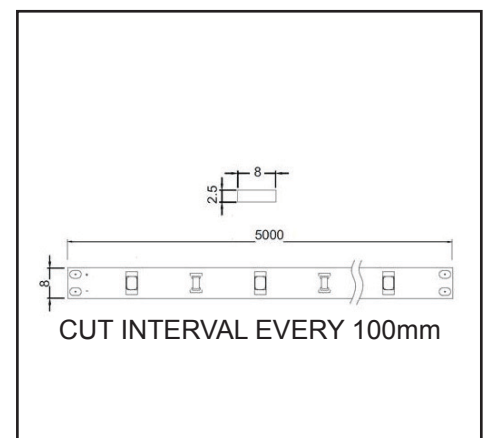

## QUICK FACTS

Input power	<b>75W</b>
Power Factor	<b>≥0.9</b>
IP Rating	<b>20</b>
Dimming	<b>N/A</b>
LEDs	<b>60pcs/M</b>
Lumen output	<b>8300lm</b>
Lumen per metre	<b>1660lm</b>
CCT	<b>4000K</b>
CRI	<b>&gt;80</b>
Beam Angle	<b>120°</b>
Fascia Colour	<b>White</b>
Installation	<b>Surface</b> <b>3M D/S Tape</b>
Warranty	<b>5 years</b>

PHOTOMETRIC DIAGRAM

UNIT: cd

**—** C0/180 142.4deg

**—** C90/270 121.6deg

DIMENSIONS

Subject to change without notice, errors and omission excepted. Always make sure to use the most recent release.