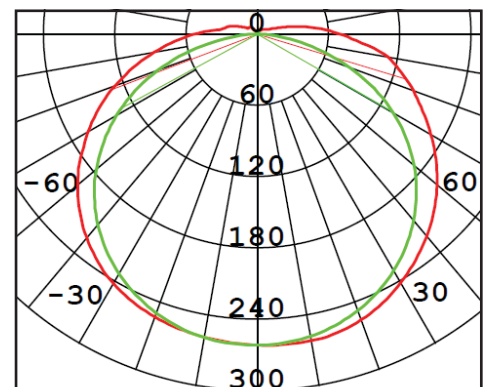

## QUICK FACTS

Input power	<b>75W</b>
Power Factor	<b>≥0.9</b>
IP Rating	<b>20</b>
Dimming	<b>N/A</b>
LEDs	<b>60pcs/M</b>
Lumen output	<b>8300lm</b>
Lumen per metre	<b>1660lm</b>
CCT	<b>4000K</b>
CRI	<b>&gt;80</b>
Beam Angle	<b>120°</b>
Fascia Colour	<b>White</b>
Installation	<b>Surface</b> <b>3M D/S Tape</b>
Warranty	<b>5 years</b>

PHOTOMETRIC DIAGRAM

UNIT: cd

**—** C0/180 142.4deg

**—** C90/270 121.6deg

DIMENSIONS

Subject to change without notice, errors and omission excepted. Always make sure to use the most recent release.