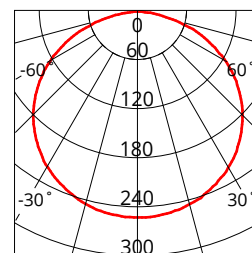

HABITAT

HABITAT-FL-MINI

SAP CODE: 2002162

Remote Driver Dimensions: 90x45x25mm

7W dimmable, switchable
colour temperature,
flush diffuser

White trimmed LED downlight
with flush opal diffuser.

Photometric
Diagram

Unit: cd
C0/180 113.2deg
C90/270 113.6deg

KEY INFORMATION

Watts	7W
Input Power	7W
Lumen Output	740 / 750 / 750lm
Hole Cutout Size	Ø70mm
Install	Recessed
Dimming Options	Phase-Cut Dimmable
Fitting Colour	White
Warranty	5yr
IP Rating	IP54
IK Rating	N/A
IC Rating	IC-4
UGR Rating	N/A
Rebate Scheme Approval	IPART LCP 7.7

PHOTOMETRIC

Efficacy	105 / 110 / 110lm/W
LED	SMD
CCT	3000 / 4200 / 5700K
CRI	>80
Beam Angle	110°

ELECTRICAL

Driver	Remote
Supply Input	220-240Va.c. 50/60Hz
Driver Output Voltage	N/A
Power Factor	>0.9
LED Input Current (nominal)	N/A
Useful life @Ta25° (L70)	36,000hr