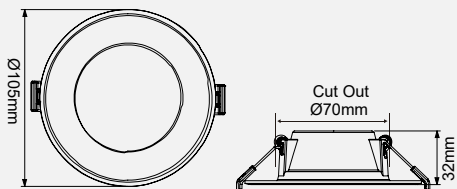

HABITAT

HABITAT-FL-MINI

SAP CODE: 2002162

Remote Driver Dimensions: 90x45x25mm

7W dimmable, switchable
colour temperature,
flush diffuser

White trimmed LED downlight
with flush opal diffuser.

Photometric
Diagram

Unit: cd
C0/180 113.2deg
C90/270 113.6deg

KEY INFORMATION

Watts	7W
Input Power	7W
Lumen Output	740 / 750 / 750lm
Hole Cutout Size	Ø70mm
Install	Recessed
Dimming Options	Phase-Cut Dimmable
Fitting Colour	White
Warranty	5yr
IP Rating	IP54
IK Rating	N/A
IC Rating	IC-4
UGR Rating	N/A
Rebate Scheme Approval	IPART LCP 7.7

PHOTOMETRIC

Efficacy	105 / 110 / 110lm/W
LED	SMD
CCT	3000 / 4200 / 5700K
CRI	>80
Beam Angle	110°

ELECTRICAL

Driver	Remote
Supply Input	220-240Va.c. 50/60Hz
Driver Output Voltage	N/A
Power Factor	>0.9
LED Input Current (nominal)	N/A
Useful life @Ta25° (L70)	36,000hr

CONSTRUCTION

SCDM	<5
Housing	Polycarbonate
Optics	Polycarbonate Diffuser
Adjustable Angle	N/A
Fixings/Hardware	Spring Clip with Plastic Cover
Connection Type	1m Flex & Plug
Total Weight	0.22kg
Dimensions	Ø105 x 32mm
Operating Ambient Temp.	-20 to 45°C
Electrical Classification	Class 2