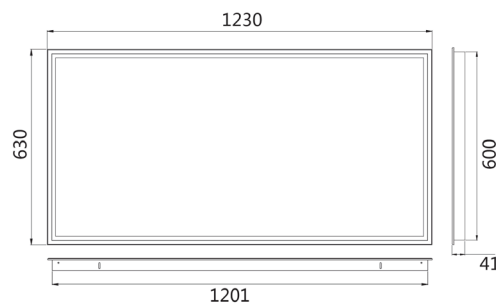

PRODUCT CODE: PLRF0612

Suits MATRIX0612