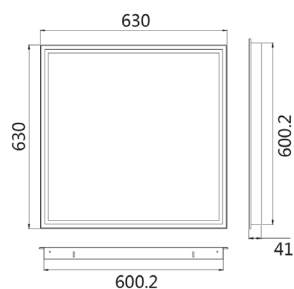

PRODUCT CODE: PLRF0606

Suits MATRIX0606