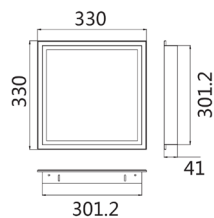

Recessed Mount Frame

COLOUR: Powdercoated White
MATERIAL: Aluminium
FIXINGS: Included

Dimensions

PRODUCT CODE: PLRF0303

Suits MATRIX0303

PRODUCT CODE: PLRF0306

Suits MATRIX0306

PRODUCT CODE: PLRF0312