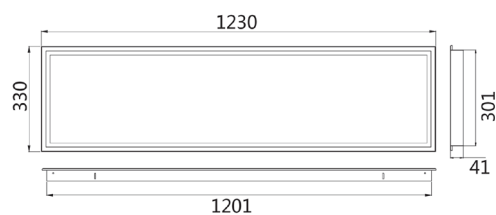

Recessed Mount Frame

COLOUR: Powdercoated White
MATERIAL: Aluminium
FIXINGS: Included

Dimensions

PRODUCT CODE: PLRF0303

Suits MATRIX0303

PRODUCT CODE: PLRF0306

Suits MATRIX0306

PRODUCT CODE: PLRF0312