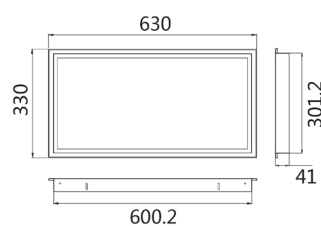

Recessed Mount Frame

COLOUR: Powdercoated White
MATERIAL: Aluminium
FIXINGS: Included

Dimensions

PRODUCT CODE: PLRF0303

Suits MATRIX0303

PRODUCT CODE: PLRF0306

Suits MATRIX0306

PRODUCT CODE: PLRF0312