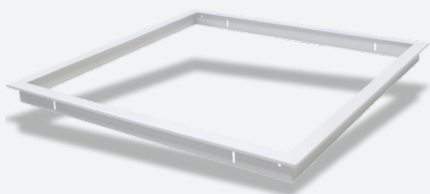

Recessed Mount Frame

COLOUR: Powdercoated White
MATERIAL: Aluminium
FIXINGS: Included

Dimensions

PRODUCT CODE: PLRF0303

Suits MATRIX0303

PRODUCT CODE: PLRF0306

Suits MATRIX0306

PRODUCT CODE: PLRF0312