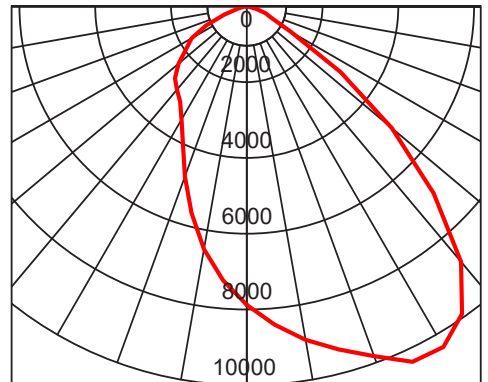

Accessory
Pole Mounting Bracket,
Glare Shield, Wire Guard,
Tenon Mounting Bracket

PHOTO

PHOTOMETRIC DIAGRAM

C0/180 104.0deg

C90/270 62.2deg

DIMENSIONS

Subject to change without notice, errors and omission excepted. Always make sure to use the most recent release.