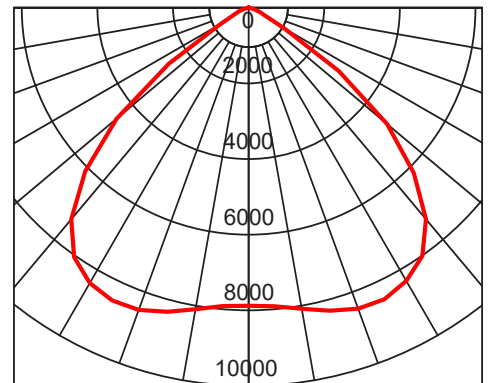

Accessory
Pole Mounting Bracket,
Glare Shield, Wire Guard,
Tenon Mounting Bracket

PHOTO

PHOTOMETRIC DIAGRAM

C0/180 104.0deg

C90/270 62.2deg

DIMENSIONS

Subject to change without notice, errors and omission excepted. Always make sure to use the most recent release.