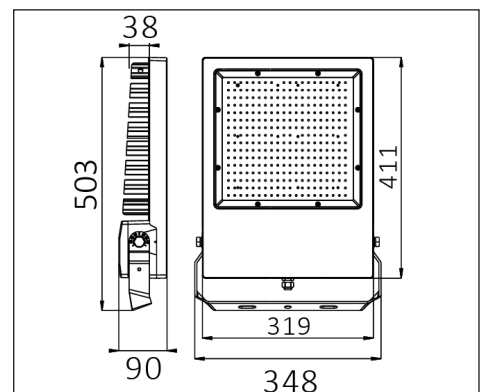

PRODUCT SPECIFICATIONS

Supply Voltage	220-240V
Supply Frequency	50-60Hz
Cable	Flex
Body	Aluminium
Diffuser	PC
Driver	Integral
Weight	G.W : 9.4kgs
	N.W : 7.8kgs
Ambient Temp	-30°C - 50°C
Avg. lifetime	≥50,000 hrs@ ta 25°C

Accessory
Pole Mounting Bracket,
Glare Shield, Wire Guard,
Tenon Mounting Bracket

PHOTO

PHOTOMETRIC DIAGRAM

C0/180 104.0deg

C90/270 62.2deg

DIMENSIONS

Subject to change without notice, errors and omission excepted. Always make sure to use the most recent release.