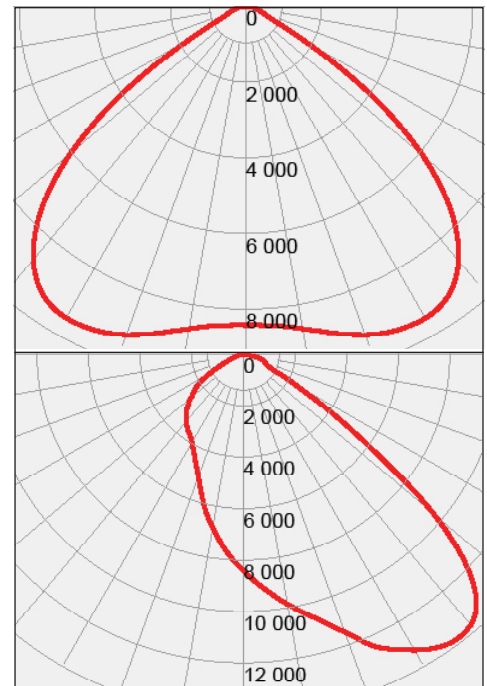

PARX200W-ASYM

QUICK FACTS

Input power	200W
Power Factor	≥0.9
IP Rating	65
Dimming	N/A
Lumen output	24000lm
CCT	5000K
CRI	>80
Beam Angle	100°x66°
Fascia Colour	Black
Installation	Optional
Warranty	3 years

PHOTO

PHOTOMETRIC DIAGRAM

DIMENSIONS

PRODUCT SPECIFICATIONS

Supply Voltage	220-240V
Supply Frequency	50-60Hz
Cable	Flex
Body	Aluminium
Diffuser	PC
Driver	Integral
Weight	G.W : 9.4kgs N.W : 7.8kgs
Ambient Temp	-30°C - 50°C
Avg. lifetime	≥50,000 hrs@ ta 25°C