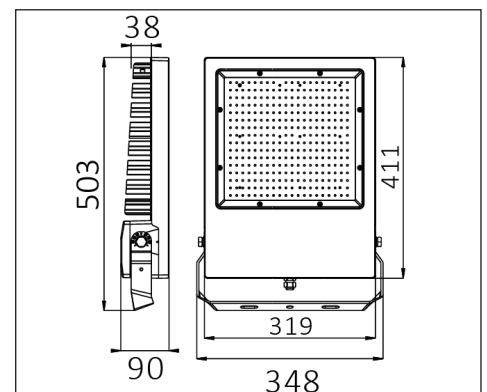

PARX200W-ASYM

QUICK FACTS

Input power	200W
Power Factor	≥0.9
IP Rating	65
Dimming	N/A
Lumen output	24000lm
CCT	5000K
CRI	>80
Beam Angle	100°x66°
Fascia Colour	Black
Installation	Optional
Warranty	3 years

PHOTO

PHOTOMETRIC DIAGRAM

DIMENSIONS

PRODUCT SPECIFICATIONS

Supply Voltage	220-240V
Supply Frequency	50-60Hz
Cable	Flex
Body	Aluminium
Diffuser	PC
Driver	Integral
Weight	G.W : 9.4kgs N.W : 7.8kgs
Ambient Temp	-30°C - 50°C
Avg. lifetime	≥50,000 hrs@ ta 25°C