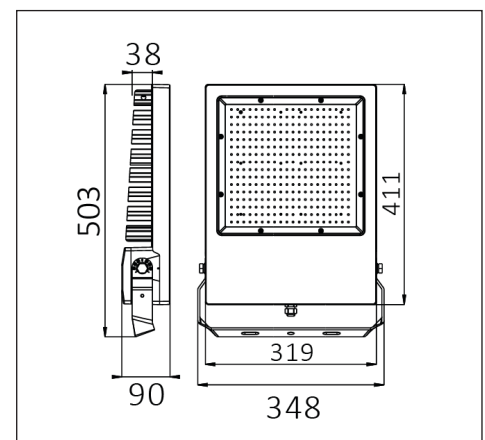

PHOTO

PHOTOMETRIC DIAGRAM

UNIT: cd

— C0/180 104.0deg

— C90/270 62.2deg

DIMENSIONS

PRODUCT SPECIFICATIONS

Supply Voltage	220-240V
Supply Frequency	50-60Hz
Cable	Flex
Body	Aluminium
Diffuser	PC
Driver	Integral
Weight	G.W : 9.4kgs N.W : 7.8kgs
Ambient Temp	-30°C - 50°C
Avg. lifetime	≥50,000 hrs@ ta 25°C