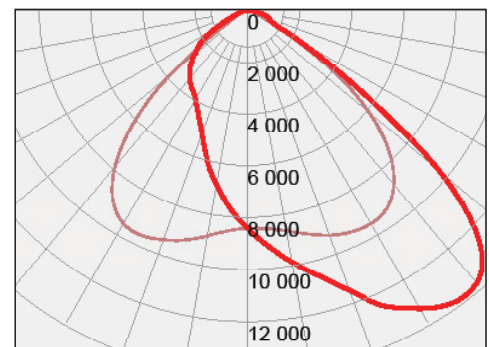

PARX300W-ASYM

QUICK FACTS

Input power	300W
Power Factor	≥0.9
IP Rating	65
Dimming	Leading Edge
Lumen output	39200lm
CCT	5000K
CRI	>80
Beam Angle	120°x60°
Fascia Colour	Black
Installation	Optional
Warranty	3 years

PHOTO

PHOTOMETRIC DIAGRAM

UNIT: cd

— C0/180 104.0deg

— C90/270 62.2deg

DIMENSIONS

PRODUCT SPECIFICATIONS

Supply Voltage	220-240V
Supply Frequency	50-60Hz
Cable	Flex
Body	Aluminium
Diffuser	PC
Driver	Integral
Weight	G.W : 9.4kgs N.W : 7.8kgs
Ambient Temp	-30°C - 50°C
Avg. lifetime	≥50,000 hrs@ ta 25°C