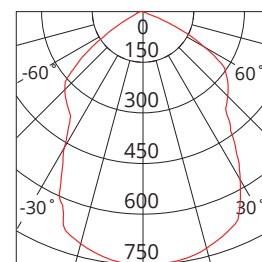

PROXIMA

PROXIMA20W2P-B5K

SAP CODE: 2001591

20W double lamp LED security light

PROXIMA is a modern look double lamp LED security light.

Photometric Diagram

Unit: cd
 - C0/180 90.0deg
 - C90/270 90.0deg

KEY INFORMATION

Lumen Output	1370lm
Input Power	20W
Hole Cutout Size	N/A
Install	SURFACE MOUNT
Dimming Options	Non-Dimmable
Trim Colour	BLACK
Warranty	3yr
IP Rating	IP54
Rebate Scheme Approvals	N/A

PHOTOMETRIC

Efficacy	69lm/W
LED	SMD
CCT	5000K
CRI	>85
Beam Angle	90°