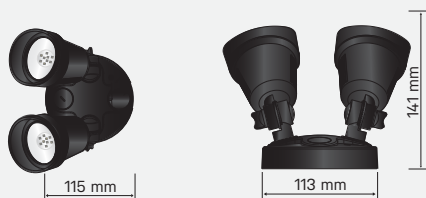

PROXIMA

PROXIMA20W2P-B5K

SAP CODE: 2001591

20W double lamp LED security light

PROXIMA is a modern look double lamp LED security light.

Photometric Diagram

Unit: cd
 - C0/180 90.0deg
 - C90/270 90.0deg

KEY INFORMATION

Lumen Output	1370lm
Input Power	20W
Hole Cutout Size	N/A
Install	SURFACE MOUNT
Dimming Options	Non-Dimmable
Trim Colour	BLACK
Warranty	3yr
IP Rating	IP54
Rebate Scheme Approvals	N/A

PHOTOMETRIC

Efficacy	69lm/W
LED	SMD
CCT	5000K
CRI	>85
Beam Angle	90°

ELECTRICAL

Driver	Integral
Supply Input	220-240V, 50/60Hz
Driver Output Voltage	N/A
Power Factor	>0.9
LED Input Current (nominal)	N/A
Useful life @Ta25° (L70)	50,000hr

CONSTRUCTION

Housing	Polycarbonate
Optics	Polycarbonate Diffuser
Adjustable Angle	0-180°
Fixings/Hardware	Mounting Plate
Connection Type	Terminal Block
Total Weight	0.57kg
Dimensions	115 x 113 x 141mm
Operating Ambient Temp.	-20 to 40°C
Electrical Classification	Class 1