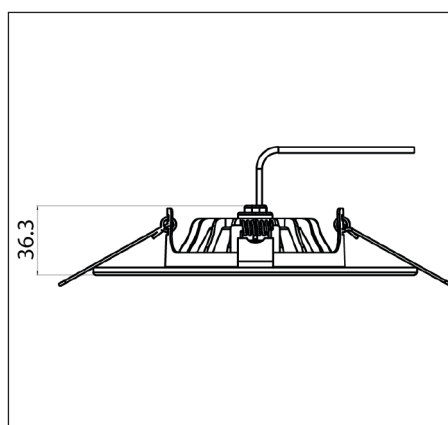

DIMENSIONS

Subject to change without notice, errors and omission excepted. Always make sure to use the most recent release.