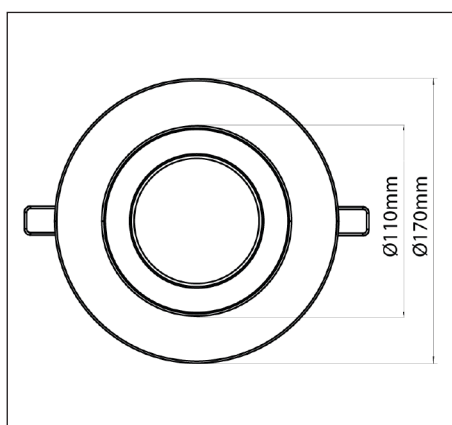

DIMENSIONS

Subject to change without notice, errors and omission excepted. Always make sure to use the most recent release.