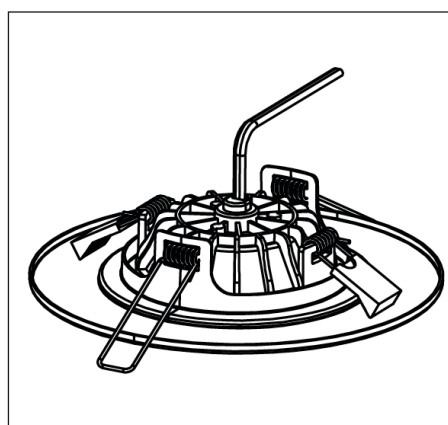

DIMENSIONS

Subject to change without notice, errors and omission excepted. Always make sure to use the most recent release.