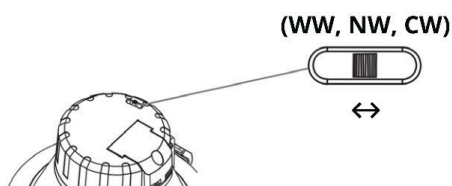

## PRODUCT SPECIFICATIONS

Supply Voltage	<b>240-265V</b>
Supply Frequency	<b>50-60Hz</b>
Cable	<b>0.9m flex and plug</b>
Body	<b>Al+Plastic</b>
Diffuser	<b>PC</b>
Driver	<b>Integral</b>
Weight	<b>G.W : 0.3kgs N.W : 0.2kgs</b>
Ambient Temp	<b>-25°C - 50°C</b>
Avg. lifetime	<b>≥50,000 hrs@ ta 25°C</b>