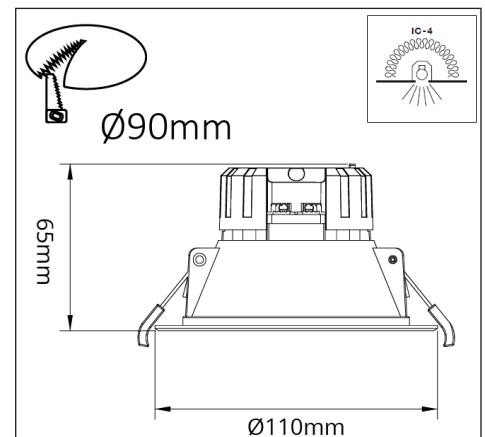

DIMENSIONS

Subject to change without notice, errors and omission excepted. Always make sure to use the most recent release.