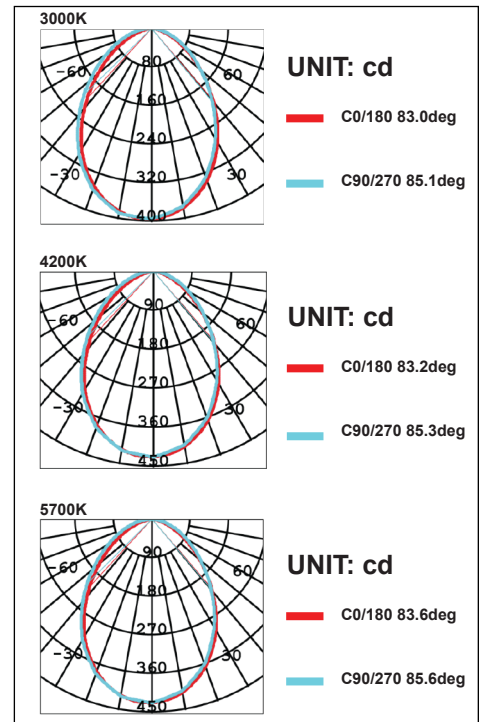

## QUICK FACTS

Input power	<b>9W</b>
Power Factor	<b>≥ 0.9</b>
IP Rating	<b>44</b>
Dimming	<b>Leading Edge/ Trailing Edge</b>
Lumen output	<b>800lm/ 880lm/ 850lm</b>
CCT	<b>3000K/ 4200K/ 5700K</b>
CRI	<b>80</b>
Beam Angle	<b>90°</b>
Fascia Colour	<b>White</b>
Installation	<b>Recessed</b>
Warranty	<b>4 years</b>

## PHOTOMETRIC DIAGRAM