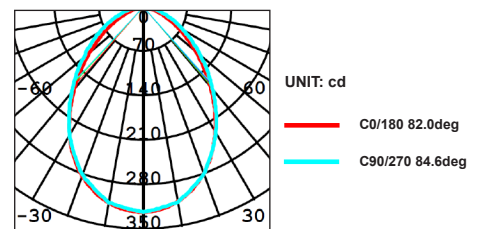

VIVA90-MULTI

QUICK FACTS

Input power	7W
Power Factor	≥0.9
IP Rating	44
Dimming	Leading Edge/Trailing Edge
Lumen output	550/620/600lm
CCT	3000/4200/5700K
CRI	80
Beam Angle	90°
Fascia Colour	White
Installation	Recessed
Warranty	4 years

PHOTO

PHOTOMETRIC DIAGRAM

DIMENSIONS

PRODUCT SPECIFICATIONS

Supply Voltage	220-240V
Supply Frequency	50-60Hz
Cable	0.9M Flex&Plug
Body	Al+Plastic
Diffuser	PC
Driver	Integral
Weight	G.W : 0.36kgs N.W : 0.23kgs
Ambient Temp	-30°C - 50°C
Avg. lifetime	≥50,000 hrs@ ta 25°C