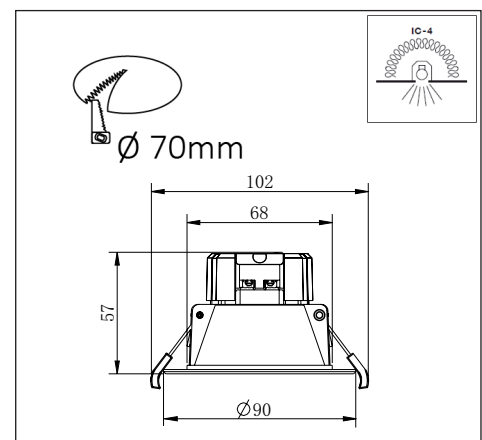

VIVA90-MULTI

QUICK FACTS

Input power	7W
Power Factor	≥0.9
IP Rating	44
Dimming	Leading Edge/Trailing Edge
Lumen output	550/620/600lm
CCT	3000/4200/5700K
CRI	80
Beam Angle	90°
Fascia Colour	White
Installation	Recessed
Warranty	4 years

PHOTO

PHOTOMETRIC DIAGRAM

DIMENSIONS

PRODUCT SPECIFICATIONS

Supply Voltage	220-240V
Supply Frequency	50-60Hz
Cable	0.9M Flex&Plug
Body	Al+Plastic
Diffuser	PC
Driver	Integral
Weight	G.W : 0.36kgs N.W : 0.23kgs
Ambient Temp	-30°C - 50°C
Avg. lifetime	≥50,000 hrs@ ta 25°C