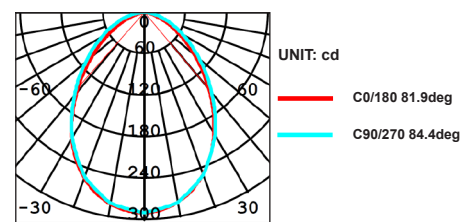

VIVA90-MULTI

QUICK FACTS

Input power	7W
Power Factor	≥0.9
IP Rating	44
Dimming	Leading Edge/Trailing Edge
Lumen output	550/620/600lm
CCT	3000/4200/5700K
CRI	80
Beam Angle	90°
Fascia Colour	White
Installation	Recessed
Warranty	4 years

PHOTO

PHOTOMETRIC DIAGRAM

DIMENSIONS

PRODUCT SPECIFICATIONS

Supply Voltage	220-240V
Supply Frequency	50-60Hz
Cable	0.9M Flex&Plug
Body	Al+Plastic
Diffuser	PC
Driver	Integral
Weight	G.W : 0.36kgs N.W : 0.23kgs
Ambient Temp	-30°C - 50°C
Avg. lifetime	≥50,000 hrs@ ta 25°C