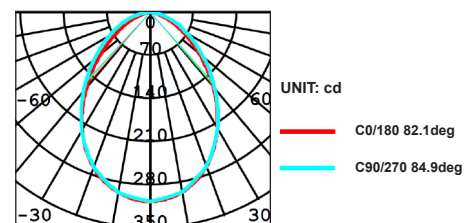

VIVA90-MULTI

QUICK FACTS

Input power	7W
Power Factor	≥0.9
IP Rating	44
Dimming	Leading Edge/Trailing Edge
Lumen output	550/620/600lm
CCT	3000/4200/5700K
CRI	80
Beam Angle	90°
Fascia Colour	White
Installation	Recessed
Warranty	4 years

PHOTO

PHOTOMETRIC DIAGRAM

DIMENSIONS

PRODUCT SPECIFICATIONS

Supply Voltage	220-240V
Supply Frequency	50-60Hz
Cable	0.9M Flex&Plug
Body	Al+Plastic
Diffuser	PC
Driver	Integral
Weight	G.W : 0.36kgs N.W : 0.23kgs
Ambient Temp	-30°C - 50°C
Avg. lifetime	≥50,000 hrs@ ta 25°C