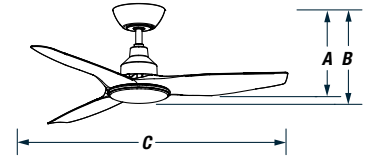

With Light Models

Without Light Models

DC 3 Blade Ceiling Fan

1200mm (48") Fully Moulded Ceiling Fan with Glass Fibre Composite Blade

DIMENSIONS

	A	B	C
NO LIGHT	300mm	341mm	1200mm
WITH LED	300mm	366mm	1200mm

BLADES

Count: Three
Materials: Glass Fibre Composite
Sweep: 1200mm (48")
Pitch: Dynamic curve
 High Airflow

MOTOR

Type: DC
Wattage (HML): 2.2/5/9/15/26 watts
Air Movement: 13,580m³/H
RPM: 72/110/147/175/214 rpm