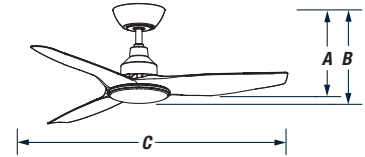

With Light
Models

Without Light
Models

DC 3 Blade Ceiling Fan

1200mm (48") Fully Moulded Ceiling Fan with Glass Fibre Composite Blade

DIMENSIONS

	A	B	C
NO LIGHT	300mm	341mm	1200mm
WITH LED	300mm	366mm	1200mm

BLADES

Count: Three
Materials: Glass Fibre Composite
Sweep: 1200mm (48")
Pitch: Dynamic curve
 High Airflow

MOTOR

Type: DC
Wattage (HML): 2.2/5/9/15/26 watts
Air Movement: 13,580m³/H
RPM: 72/110/147/175/214 rpm