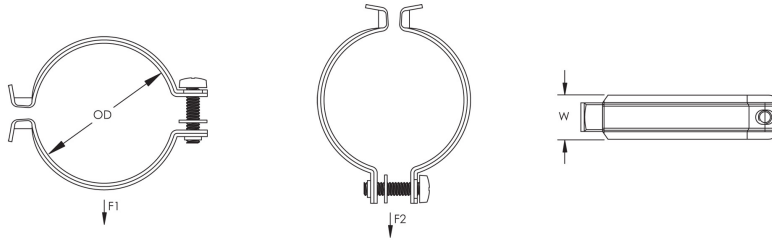

Pipe/Cable Clamp – CR050S4 (336410)

- Attaches to Multi-Function C-Clamp or C-Channel Type E5
- Attaches to Multi-Function C-Clamp

Part Number	CR050S4
Article Number	336410
Material	Stainless steel 304
Outer Diameter (OD)	20.4 – 25.0 mm
Pipe Size	1/2"
NB/DN	15
Width (W)	16 mm
Static Load 1 (F1)	125 N
Static Load 2 (F2)	550 N
Standard Packaging Quantity	100 pc
UPC	78285681172
UNSPSC	39121702
EAN-13	4018292364102
ETIM	EC000368