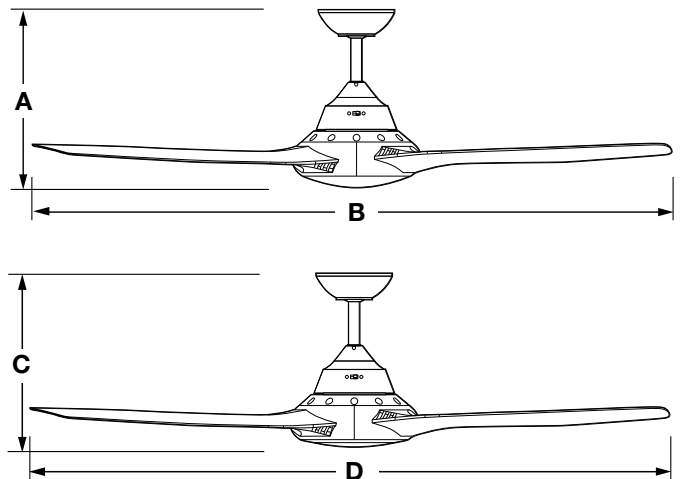

- Pre-balanced for smoother, low noise operation.
- Made from durable ABS for a long working life.
- 18 watt LED light can be set to cool, neutral or warm white. (LED light models only)
- High quality and reliable AC motor and components.
- Utilises the latest ceiling fan technology and design.
- Available in black or white.
- Suitable for indoor and covered outdoor areas.
- Quick connect terminals simplify wiring.
- Comes with three speed wall controller with light switch.
- Optional remote control available (Part number SFREMOTE).

MODEL	FLR36WH FLR36BK	FLR50WH FLR50BK	FLR58WH FLR58BK	FLR36WH-LED FLR36BK-LED	FLR50WH-LED FLR50BK-LED	FLR58WH-LED FLR58BK-LED
A	360mm/14.2"	360mm/14.2"	360mm/14.2"	-	-	-
B	900mm/35.4"	1270mm/50"	1470mm/57.9"	-	-	-
C	-	-	-	355mm/14"	355mm/14"	355mm/14"
D	-	-	-	900mm/35.4"	1270mm/50"	1470mm/57.9"