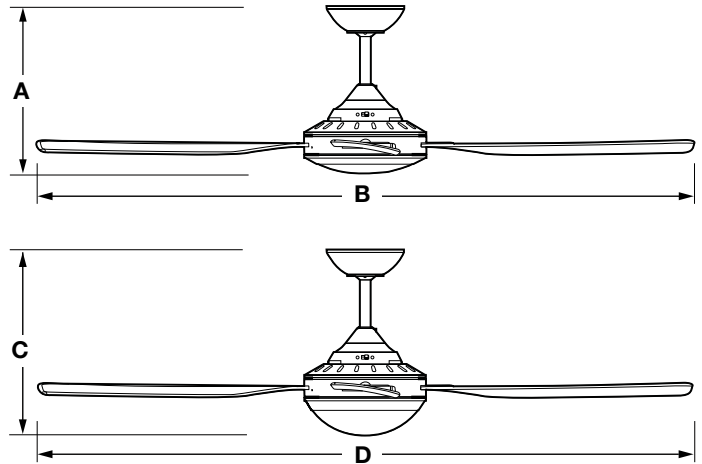

- Innovative blade geometry maximises air flow & fan efficiency.
- 18 watt dimmable LED light can be set to cool, neutral or warm white (LED light models only).
- High quality and reliable AC motor and components.
- Utilises the latest ceiling fan technology and design.
- Available in black or white.
- Engineered for fast and efficient installation.
- Suitable for indoor and covered outdoor areas.
- Quick connect terminals simplify wiring.
- Comes with three speed wall controller with light switch.
- Optional remote control available (Part number SFREMOTE).

3 speed wall controller with light switch included.

Optional Remote Control (SFREMOTE)

*Conditions apply.

MODEL	QTN48WH QTN48BK	QTN52WH QTN52BK	QTN48WH-LED QTN48BK-LED	QTN52WH-LED QTN52BK-LED
A	340mm/13.4"	340mm/13.4"	-	-
B	1220mm/48"	1320mm/52"	-	-
C	-	-	370mm/14.6"	370mm/14.6"
D	-	-	1220mm/48"	1320mm/52"