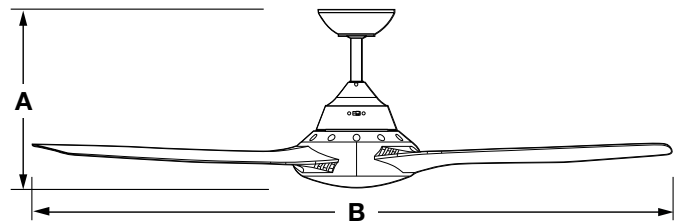

MODEL	FLR36WH FLR36BK	FLR50WH FLR50BK	FLR58WH FLR58BK	FLR36WH-LED FLR36BK-LED	FLR50WH-LED FLR50BK-LED	FLR58WH-LED FLR58BK-LED
A	360mm/14.2"	360mm/14.2"	360mm/14.2"	-	-	-
B	900mm/35.4"	1270mm/50"	1470mm/57.9"	-	-	-
C	-	-	-	355mm/14"	355mm/14"	355mm/14"
D	-	-	-	900mm/35.4"	1270mm/50"	1470mm/57.9"

OPTIONAL DOWNRODS

MODEL	LENGTH	COLOUR
ROD900WH	900mm	White
ROD900BK	900mm	Black
ROD1500WH	1500mm	White
ROD1500BK	1500mm	Black

*Conditions apply.