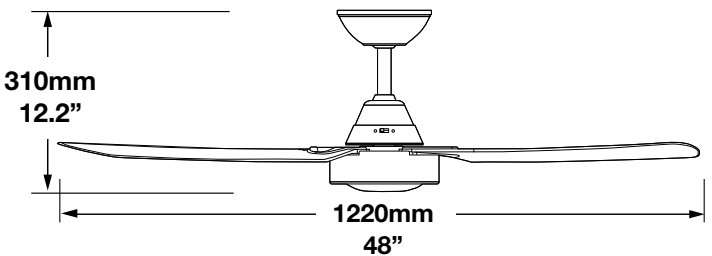

SCUD

3 BLADE CEILING FAN

3*
YEAR WARRANTY

ULTRA
QUIET

BUILT
Tough
FROM ABS

QUICK
INSTALL

STRONG
AIR FLOW

The Scud 3 blade ceiling fan provides exceptional air circulation and cooling effect within indoor and covered outdoor areas. It is made from durable ABS for a long working life and pre-balanced for smoother, low noise operation.

- Innovative blade geometry maximises air flow & fan efficiency.
- High quality and reliable AC motor and components.
- Engineered for fast and efficient installation.
- Suitable for indoor and covered outdoor areas.
- Quick connect terminals simplify wiring.
- Comes with three speed wall controller with light switch.
- Optional remote control available (Part number SFREMOTE).

MODEL	SCU48WH
Max. Air Flow m³/hr	11,400
Watts	45
Volts	220-240
Hertz	50

OPTIONAL DOWNRODS

MODEL	LENGTH	COLOUR
ROD900WH	900mm	White
ROD900BK	900mm	Black
ROD1500WH	1500mm	White
ROD1500BK	1500mm	Black

3 speed wall controller with light switch included.

Optional Remote Control (SFREMOTE)