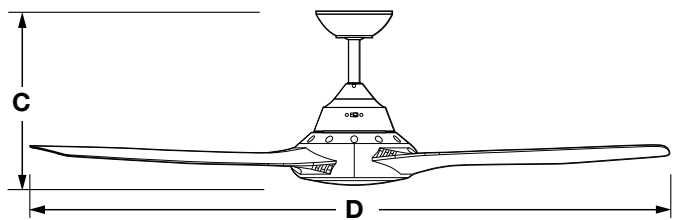

MODEL	FLR36WH FLR36BK	FLR50WH FLR50BK	FLR58WH FLR58BK	FLR36WH-LED FLR36BK-LED	FLR50WH-LED FLR50BK-LED	FLR58WH-LED FLR58BK-LED
A	360mm/14.2"	360mm/14.2"	360mm/14.2"	-	-	-
B	900mm/35.4"	1270mm/50"	1470mm/57.9"	-	-	-
C	-	-	-	355mm/14"	355mm/14"	355mm/14"
D	-	-	-	900mm/35.4"	1270mm/50"	1470mm/57.9"

OPTIONAL DOWNRODS

MODEL	LENGTH	COLOUR
ROD900WH	900mm	White
ROD900BK	900mm	Black
ROD1500WH	1500mm	White
ROD1500BK	1500mm	Black

*Conditions apply.