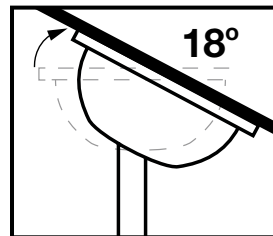

Mountable on ceilings with a maximum angle of 18°.