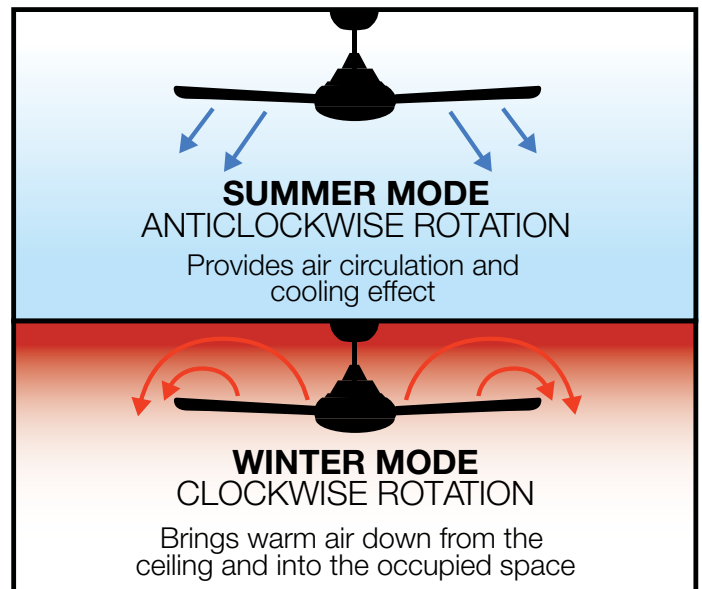

REVERSIBLE ROTATION

MODEL	FLR36WH FLR36BK FLR36WH-LED FLR36BK-LED	FLR50WH FLR50BK FLR50WH-LED FLR50BK-LED	FLR58WH FLR58BK FLR58WH-LED FLR58BK-LED
Max. Air Flow m³/hr	12,630	11,700	12,480
Watts	75	75	85
Volts	220-240	220-240	220-240
Hertz	50	50	50

LED LIGHT SPECIFICATIONS			
Lumens	1120	1330	1230
Light Colour Temperature	3000K	4000K	5700K