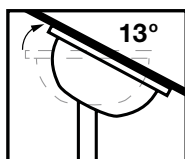

*Conditions apply.

Mountable on ceilings with a maximum angle of 13°.