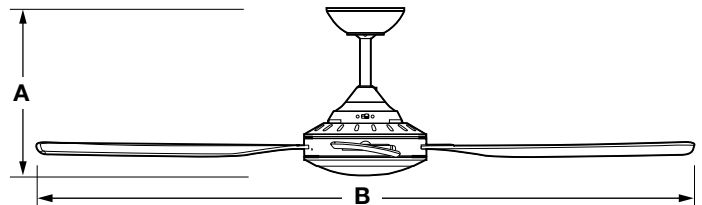

MODEL	QTN48WH QTN48BK	QTN52WH QTN52BK	QTN48WH-LED QTN48BK-LED	QTN52WH-LED QTN52BK-LED
A	340mm/13.4"	340mm/13.4"	-	-
B	1220mm/48"	1320mm/52"	-	-
C	-	-	370mm/14.6"	370mm/14.6"
D	-	-	1220mm/48"	1320mm/52"