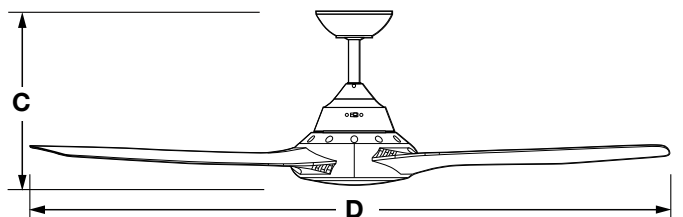

MODEL	FLR36WH FLR36BK	FLR50WH FLR50BK	FLR58WH FLR58BK	FLR36WH-LED FLR36BK-LED	FLR50WH-LED FLR50BK-LED	FLR58WH-LED FLR58BK-LED
A	360mm/14.2"	360mm/14.2"	360mm/14.2"	-	-	-
B	900mm/35.4"	1270mm/50"	1470mm/57.9"	-	-	-
C	-	-	-	355mm/14"	355mm/14"	355mm/14"
D	-	-	-	900mm/35.4"	1270mm/50"	1470mm/57.9"

OPTIONAL DOWNRODS

MODEL	LENGTH	COLOUR
ROD900WH	900mm	White
ROD900BK	900mm	Black
ROD1500WH	1500mm	White
ROD1500BK	1500mm	Black

*Conditions apply.