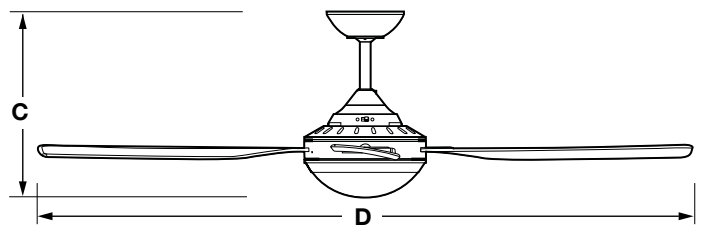

MODEL	QTN48WH QTN48BK	QTN52WH QTN52BK	QTN48WH-LED QTN48BK-LED	QTN52WH-LED QTN52BK-LED
A	340mm/13.4"	340mm/13.4"	-	-
B	1220mm/48"	1320mm/52"	-	-
C	-	-	370mm/14.6"	370mm/14.6"
D	-	-	1220mm/48"	1320mm/52"