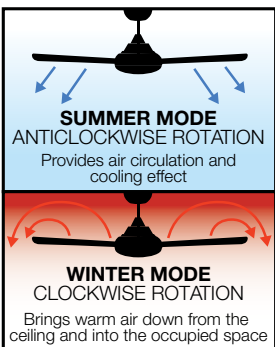

- Innovative blade geometry maximises air flow & fan efficiency.
- High quality and reliable AC motor and components.
- Engineered for fast and efficient installation.
- Suitable for indoor and covered outdoor areas.
- Quick connect terminals simplify wiring.
- Comes with three speed wall controller with light switch.
- Optional remote control available (Part number SFREMOTE).

Optional Remote Control (SFREMOTE)

*Conditions apply.

Mountable on ceilings with a maximum angle of 18°.