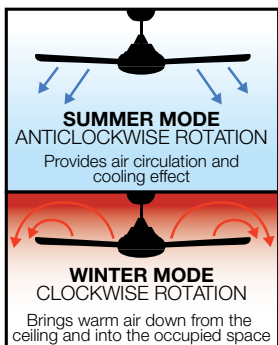

*Conditions apply.

Mountable on ceilings with a maximum angle of 13°.

3 speed wall controller with light switch included.

Optional Remote Control (SFREMOTE)