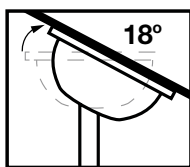

Optional Remote Control (SFREMOTE)

*Conditions apply.

Mountable on ceilings with a maximum angle of 18°.