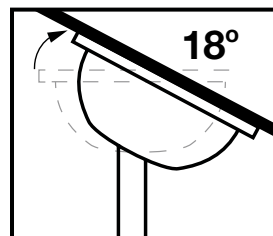

Mountable on ceilings with a maximum angle of 18°.