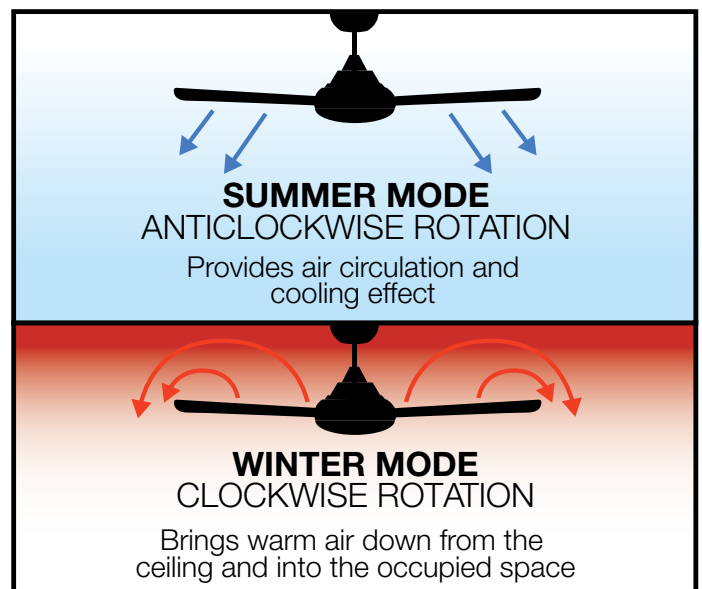

REVERSIBLE ROTATION

MODEL	FLR36WH FLR36BK FLR36WH-LED FLR36BK-LED	FLR50WH FLR50BK FLR50WH-LED FLR50BK-LED	FLR58WH FLR58BK FLR58WH-LED FLR58BK-LED
Max. Air Flow m³/hr	12,630	11,700	12,480
Watts	75	75	85
Volts	220-240	220-240	220-240
Hertz	50	50	50

LED LIGHT SPECIFICATIONS			
Lumens	1120	1330	1230
Light Colour Temperature	3000K	4000K	5700K