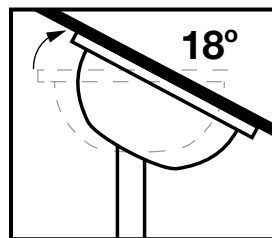

REVERSIBLE ROTATION

Mountable on ceilings with a maximum angle of 18°.

MODEL	FAN SIZE	COLOUR	LED LIGHT
QTN48WH	1220mm/48"	White	No
QTN48BK	1220mm/48"	Black	No
QTN52WH	1320mm/52"	White	No
QTN52BK	1320mm/52"	Black	No
QTN48WH-LED	1220mm/48"	White	Yes
QTN48BK-LED	1220mm/48"	Black	Yes
QTN52WH-LED	1320mm/52"	White	Yes
QTN52BK-LED	1320mm/52"	Black	Yes

MODEL	QTN48WH QTN48BK QTN48WH-LED QTN48BK-LED	QTN52WH QTN52BK QTN52WH-LED QTN52BK-LED
Max. Air Flow m³/hr	10,560	13,120
Watts	75	75
Volts	220-240	220-240
Hertz	50	50

LED LIGHT SPECIFICATIONS			
Lumens	1225	1450	1350
Light Colour Temperature	3000K	4000K	5700K