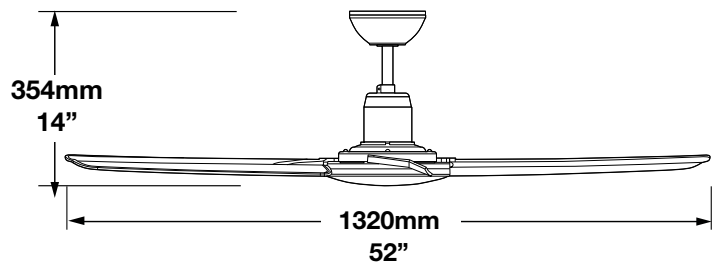

MODEL	JLT52WH
Max. Air Flow m²/hr	13,720
Watts	100
Volts	220-240
Hertz	50

OPTIONAL DOWNRODS

MODEL	LENGTH	COLOUR
ROD900WH	900mm	White
ROD900BK	900mm	Black
ROD1500WH	1500mm	White
ROD1500BK	1500mm	Black