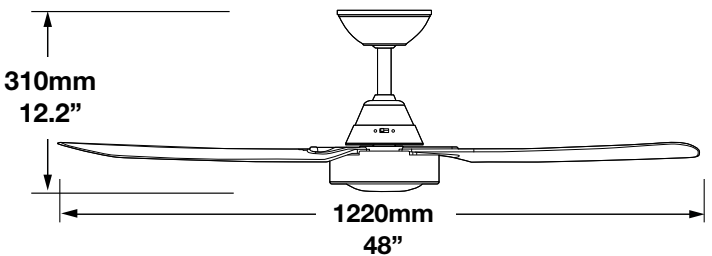

SCUD

3 BLADE CEILING FAN

3*
YEAR WARRANTY

ULTRA
QUIET

BUILT
Tough
FROM ABS

QUICK
INSTALL

STRONG
AIR FLOW

The Scud 3 blade ceiling fan provides exceptional air circulation and cooling effect within indoor and covered outdoor areas. It is made from durable ABS for a long working life and pre-balanced for smoother, low noise operation.

- Innovative blade geometry maximises air flow & fan efficiency.
- High quality and reliable AC motor and components.
- Engineered for fast and efficient installation.
- Suitable for indoor and covered outdoor areas.
- Quick connect terminals simplify wiring.
- Comes with three speed wall controller with light switch.
- Optional remote control available (Part number SFREMOTE).

MODEL	SCU48WH
Max. Air Flow m³/hr	11,400
Watts	45
Volts	220-240
Hertz	50