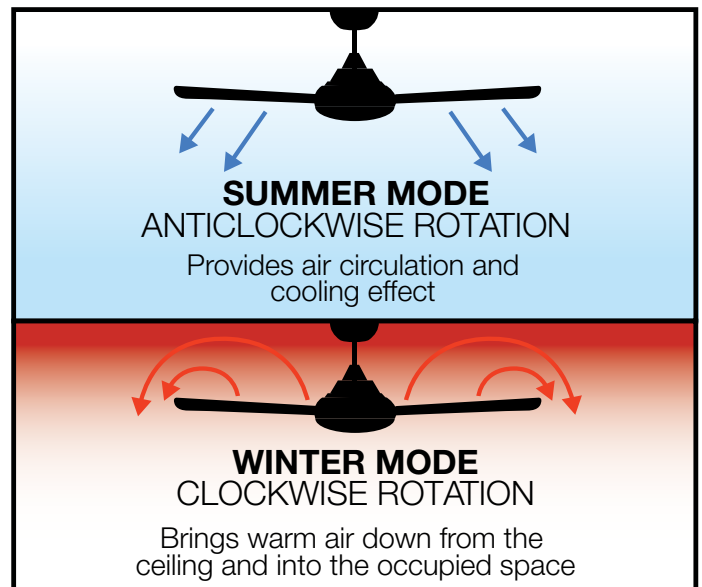

REVERSIBLE ROTATION

MODEL	FLR36WH FLR36BK FLR36WH-LED FLR36BK-LED	FLR50WH FLR50BK FLR50WH-LED FLR50BK-LED	FLR58WH FLR58BK FLR58WH-LED FLR58BK-LED
Max. Air Flow m³/hr	12,630	11,700	12,480
Watts	75	75	85
Volts	220-240	220-240	220-240
Hertz	50	50	50

LED LIGHT SPECIFICATIONS				
Lumens		1120	1330	1230
Light Colour Temperature		3000K	4000K	5700K

(Colour Temperature: 3000K)

(Colour Temperature: 4000K)

(Colour Temperature: 5700K)