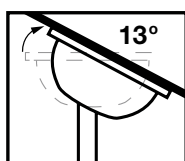

*Conditions apply.

Mountable on ceilings with a maximum angle of 13°.