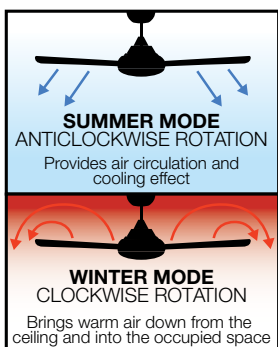

*Conditions apply.

Mountable on ceilings with a maximum angle of 13°.

3 speed wall controller with light switch included.

Optional Remote Control (SFREMOTE)