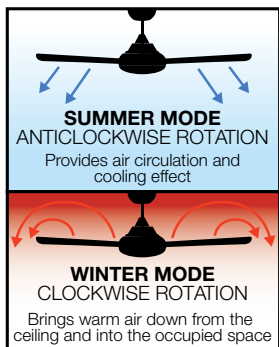

*Conditions apply.

Mountable on ceilings with a maximum angle of 18°.

OPTIONAL DOWNRODS

MODEL	LENGTH	COLOUR
ROD900WH	900mm	White
ROD900BK	900mm	Black
ROD1500WH	1500mm	White
ROD1500BK	1500mm	Black

3 speed wall controller with light switch included.

Optional Remote Control (SFREMOTE)