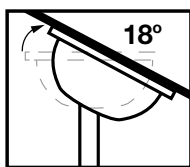

*Conditions apply.

Mountable on ceilings with a maximum angle of 18°.

OPTIONAL DOWNRODS

MODEL	LENGTH	COLOUR
ROD900WH	900mm	White
ROD900BK	900mm	Black
ROD1500WH	1500mm	White
ROD1500BK	1500mm	Black