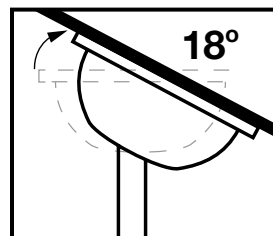

Mountable on ceilings with a maximum angle of 18°.

AeroGlide

SYSTEM

JULIET

4 BLADE CEILING FAN

6*
YEAR WARRANTY

ULTRA
QUIET

BUILT
TOUGH