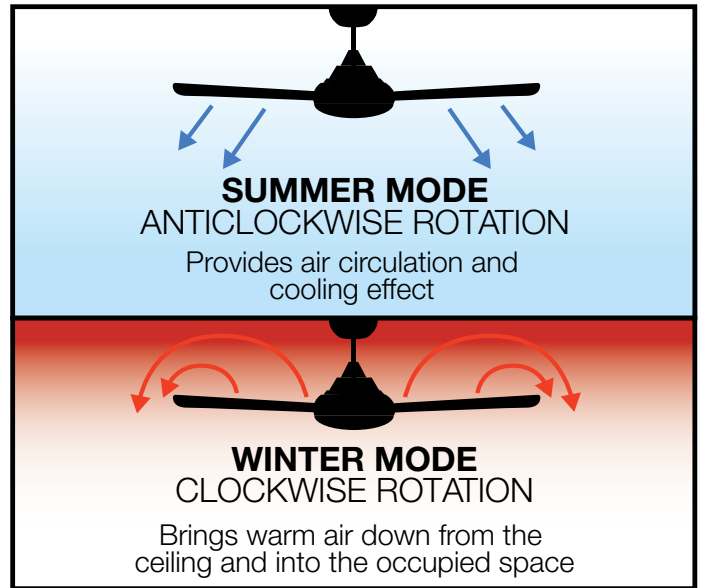

REVERSIBLE ROTATION

Mountable on ceilings with a maximum angle of 18°.

MODEL	FAN SIZE	COLOUR	LED LIGHT
QTN48WH	1220mm/48"	White	No
QTN48BK	1220mm/48"	Black	No
QTN52WH	1320mm/52"	White	No
QTN52BK	1320mm/52"	Black	No
QTN48WH-LED	1220mm/48"	White	Yes
QTN48BK-LED	1220mm/48"	Black	Yes
QTN52WH-LED	1320mm/52"	White	Yes
QTN52BK-LED	1320mm/52"	Black	Yes

MODEL	QTN48WH QTN48BK QTN48WH-LED QTN48BK-LED	QTN52WH QTN52BK QTN52WH-LED QTN52BK-LED
Max. Air Flow m³/hr	10,560	13,120
Watts	75	75
Volts	220-240	220-240
Hertz	50	50

LED LIGHT SPECIFICATIONS			
Lumens	1225	1450	1350
Light Colour Temperature	3000K	4000K	5700K

(Colour Temperature: 3000K)

(Colour Temperature: 4000K)

(Colour Temperature: 5700K)

Colour indicated in drawings above is for illustrative purposes only.