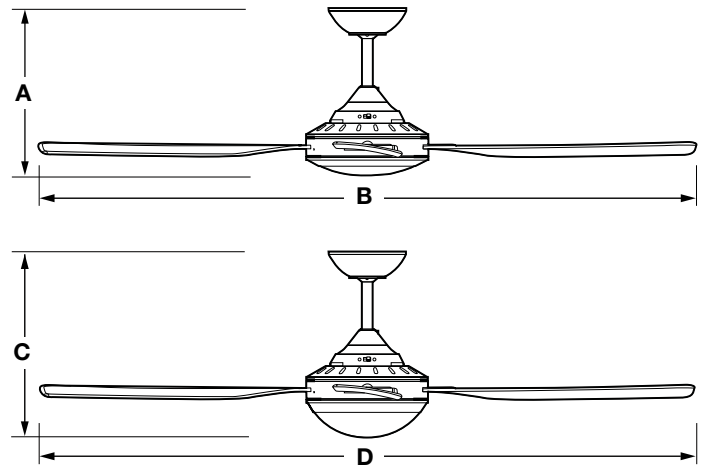

QUINTON

4 BLADE CEILING FAN

AeroGlide SYSTEM

6*
YEAR
WARRANTY

**ULTRA
QUIET**

**BUILT
TOUGH**
FROM ABS

**QUICK
INSTALL**

**STRONG
AIR FLOW**

The Quinton 4 blade ceiling fans, with and without dimmable LED light, provide exceptional air circulation and cooling effect within indoor and covered outdoor areas. They are made from durable ABS for a long working life and pre-balanced for smoother, low noise operation.

- Innovative blade geometry maximises air flow & fan efficiency.
- 18 watt dimmable LED light can be set to cool, neutral or warm white (LED light models only).
- High quality and reliable AC motor and components.
- Utilises the latest ceiling fan technology and design.
- Available in black or white.
- Engineered for fast and efficient installation.
- Suitable for indoor and covered outdoor areas.
- Quick connect terminals simplify wiring.
- Comes with three speed wall controller with light switch.
- Optional remote control available (Part number SFREMOTE).