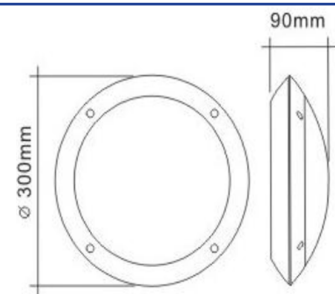

#### Physical

Dimensions	Ø300 x H90mm
Diffuser	Polycarbonate
Luminaire Colour	White
Weight	1kg
Luminaire Material	Polycarbonate
Driver Location	Integrated
Finish	Polycarbonate
Installation	Wall Surface Mounted

#### Line Drawings