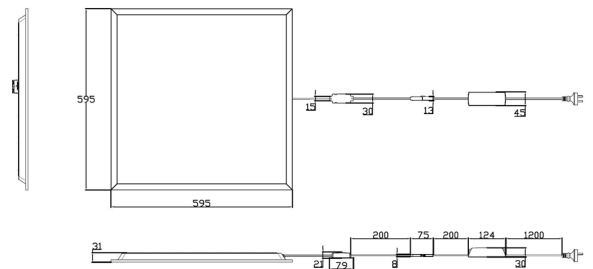

COLOUR SELECT

Line Drawings