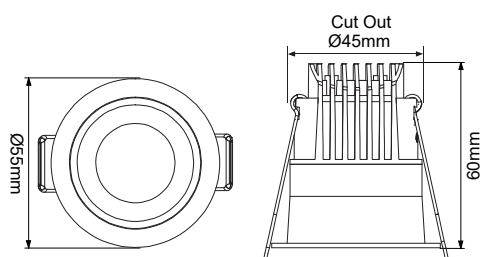

POWER	LUMENS	EFFICACY	CCT	CUTOUT	WEIGHT	FASCIA	SAP CODE	PRODUCT CODE
5W	300 lm	57 lm/W	2700K	Ø45mm	0.23kg	White	2002156	ARTURA5W-WH
						Black	2002155	ARTURA5W-BK
-	(150 lm)	(30 lm/W)	-	-	-	-	-	(with pin-hole installed)

SPECIFICATIONS

Body Material:	Aluminium	Driver:	Remote
Diffuser Material:	Polycarbonate (Clear)	Power Lead:	1.2m Flex & Plug
Fascia colour:	White: RAL9010 Black: RAL9004	Input:	220-240V, 50/60Hz
IP Rating:	Front: IP44 Body: IP40	Electrical Classification:	Class 2
IC Rating:	IC-4 (ta 25°C)	Power Factor:	>0.9
Beam Angle:	24° (19° with pin-hole)	Protection:	Overload / Short Circuit
CRI:	>80 (>90 option)	Lifespan:	>50,000hrs @Ta25°C (L70)
UGR:	<19	Operating Ambient Temperature:	-20 to 45°C
SDCM:	<5 (<3 option)	Smart:	KASTA Compatible
		Dimming:	Phase-Cut Dimmable (Trailing Edge)

APPLICATIONS

Living Rooms
Hotels
Meeting rooms
Hallways

White

Black

(Pin-hole installed)

DIMENSIONS

Remote Driver 109x40x22mm

ARTURA5W