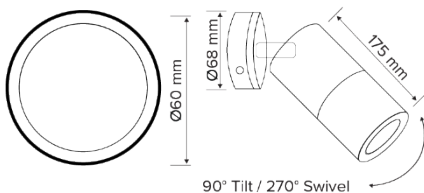

APPLICATIONS

Accent / Display / Feature Lighting,
Garage, Side of Building, Carport, Area
Lighting

DIMENSION DIAGRAMS

PHOTOMETRIC DIAGRAM

Unit: cd
— C0/180 35.0deg
— C90/270 35.0deg

KEY INFORMATION

Power	6 W
Lumen Output	392 / 421 / 354 lm
Mounting Type	Surface Mount
Dimming Type	Non-Dimmable
Body Colour	Black
IP Rating	IP65
IK Rating	Not Applicable
Operating Ambient Temp.	-20 to 40°C
Connection Type	PA12 Terminal Block
Driver	Integral
Warranty	3 yrs (1yr lamp)

PHOTOMETRIC

Efficacy	65 / 70 / 59 lm/W
CCT	3000 / 4000 / 6500 K
CRI	> 80
SDCM	< 7
Beam Angle	51°
Flicker-Free	No
Projected Lifespan	>36,000hrs@Ta25°C(L70)

Input Voltage	220-240Vac 50/60HZ
Power Factor	> 0.9
Electrical Classification	Class I
Surge Protection	Overload / Short Circuit

OTHERS

Body Material	Aluminium
Diffuser Material	Polycarbonate (Opal)
Rebate Scheme Approvals	Not Applicable
Weight	0.4 kg
Dimensions	Ø68 mm Mounting Diameter, Total Light Depth: = 85 x 175 mm