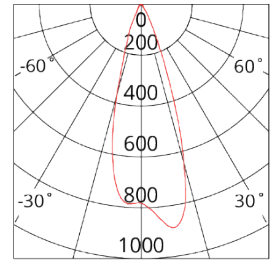

APPLICATIONS

Accent / Display / Feature Lighting,
Garage, Side of Building, Carport, Area
Lighting

DIMENSION DIAGRAMS

PHOTOMETRIC DIAGRAM

Unit: cd
— C0/180 35.0deg
— C90/270 35.0deg

KEY INFORMATION

Power	6 W
Lumen Output	392 / 421 / 354 lm
Mounting Type	Surface Mount
Dimming Type	Non-Dimmable
Body Colour	Black
IP Rating	IP65
IK Rating	Not Applicable
Operating Ambient Temp.	-20 to 40°C
Connection Type	PA12 Terminal Block
Driver	Integral
Warranty	3 yrs (1yr lamp)

PHOTOMETRIC

Efficacy	65 / 70 / 59 lm/W
CCT	3000 / 4000 / 6500 K
CRI	> 80
SDCM	< 7
Beam Angle	51°
Flicker-Free	No
Projected Lifespan	>36,000hrs@Ta25°C(L70)

Input Voltage	220-240Vac 50/60HZ
Power Factor	> 0.9
Electrical Classification	Class I
Surge Protection	Overload / Short Circuit

OTHERS

Body Material	Aluminium
Diffuser Material	Polycarbonate (Opal)
Rebate Scheme Approvals	Not Applicable
Weight	0.4 kg
Dimensions	Ø68 mm Mounting Diameter, Total Light Depth: = 85 x 175 mm