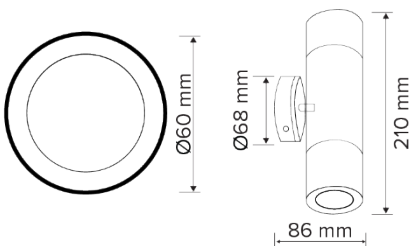

APPLICATIONS

Accent / Display / Feature Lighting,
Garage, Side of Building, Carport, Area
Lighting

DIMENSION DIAGRAMS

PHOTOMETRIC DIAGRAM

Unit: cd
 - C0/180 35.0deg
 - C90/270 35.0deg

KEY INFORMATION

Power	12 W
Lumen Output	784 / 842 / 708 lm
Mounting Type	Surface Mount
Dimming Type	Non-Dimmable
Body Colour	Black
IP Rating	IP65
IK Rating	Not Applicable
Operating Ambient Temp.	-20 to 40°C
Connection Type	PA12 Terminal Block
Driver	Integral
Warranty	3 yrs (1yr lamp)

PHOTOMETRIC

Efficacy	65 / 70 / 59 lm/W
CCT	3000 / 4000 / 6500 K
CRI	> 80
SDCM	< 7
Beam Angle	48°
Flicker-Free	No
Projected Lifespan	>36,000hrs@Ta25°C(L70)

Input Voltage	220-240Vac 50/60HZ
Power Factor	> 0.9
Electrical Classification	Class I
Surge Protection	Overload / Short Circuit

OTHERS

Body Material	Aluminium
Diffuser Material	Polycarbonate (Opal)
Rebate Scheme Approvals	Not Applicable
Weight	0.6 kg
Dimensions	Ø68 mm Mounting Diameter, Total Light Depth: = 85 x 210 mm