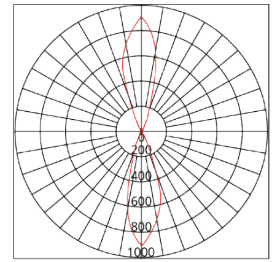

APPLICATIONS

Accent / Display / Feature Lighting,
Garage, Side of Building, Carport, Area
Lighting

DIMENSION DIAGRAMS

PHOTOMETRIC DIAGRAM

Unit: cd
 - C0/180 35.0deg
 - C90/270 35.0deg

KEY INFORMATION

Power	12 W
Lumen Output	784 / 842 / 708 lm
Mounting Type	Surface Mount
Dimming Type	Non-Dimmable
Body Colour	Black
IP Rating	IP65
IK Rating	Not Applicable
Operating Ambient Temp.	-20 to 40°C
Connection Type	PA12 Terminal Block
Driver	Integral
Warranty	3 yrs (1yr lamp)

PHOTOMETRIC

Efficacy	65 / 70 / 59 lm/W
CCT	3000 / 4000 / 6500 K
CRI	> 80
SDCM	< 7
Beam Angle	48°
Flicker-Free	No
Projected Lifespan	>36,000hrs@Ta25°C(L70)

Input Voltage	220-240Vac 50/60HZ
Power Factor	> 0.9
Electrical Classification	Class I
Surge Protection	Overload / Short Circuit

OTHERS

Body Material	Aluminium
Diffuser Material	Polycarbonate (Opal)
Rebate Scheme Approvals	Not Applicable
Weight	0.6 kg
Dimensions	Ø68 mm Mounting Diameter, Total Light Depth: = 85 x 210 mm