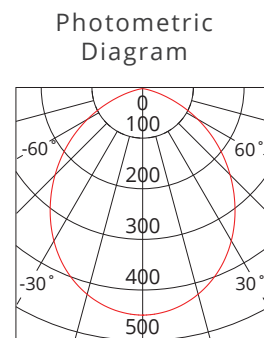

AURORA10W

AURORA10W110-W

SAP CODE: 2002051

Unit: cd
 - C0/180 100.0deg
 - C90/270 100.0deg

Fixed Downlights

10W White Tritone Fixed LED downlight

The AURORA10W series of downlights are available in three finishes, they are a dimmable low glare downlight with a recessed diffuser.

KEY INFORMATION

Lumen Output	1050 / 1010 / 970lm
Input Power	10W
Hole Cutout Size	Ø90mm
Install	RECESSED
Dimming Options	*Phase-Cut Dimming
Fitting Colour	WHITE
Warranty	5yr
IP Rating	IP44
IK Rating	N/A
IC Rating	IC-4
Rebate Scheme Approvals	Pending Approval

PHOTOMETRIC

Efficacy	105 / 101 / 97lm/W
LED	SMD
CCT	3000 / 4000 / 5700K
CRI	>80
Beam Angle	100°

ELECTRICAL

Driver	Remote
Supply Input	220-240V, 50/60Hz
Driver Output Voltage	32V DC
Power Factor	>0.9
LED Input Current (nominal)	300mA
Useful life @Ta25° (L70)	50,000hr