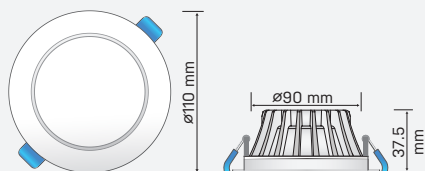

AURORA10W

AURORA10W110-W

SAP CODE: 2002051

Unit: cd
 - C0/180 100.0deg
 - C90/270 100.0deg

Fixed Downlights

10W White Tritone Fixed LED downlight

The AURORA10W series of downlights are available in three finishes, they are a dimmable low glare downlight with a recessed diffuser.

KEY INFORMATION

Lumen Output	1050 / 1010 / 970lm
Input Power	10W
Hole Cutout Size	Ø90mm
Install	RECESSED
Dimming Options	*Phase-Cut Dimming
Fitting Colour	WHITE
Warranty	5yr
IP Rating	IP44
IK Rating	N/A
IC Rating	IC-4
Rebate Scheme Approvals	Pending Approval

PHOTOMETRIC

Efficacy	105 / 101 / 97lm/W
LED	SMD
CCT	3000 / 4000 / 5700K
CRI	>80
Beam Angle	100°

ELECTRICAL

Driver	Remote
Supply Input	220-240V, 50/60Hz
Driver Output Voltage	32V DC
Power Factor	>0.9
LED Input Current (nominal)	300mA
Useful life @Ta25° (L70)	50,000hr

CONSTRUCTION

Housing	Aluminium ADC12
Optics	Polycarbonate Diffuser
Adjustable Angle	N/A
Fixings/Hardware	Rubberised Clip
Connection Type	1m Flex & Plug
Total Weight	0.3kg
Dimensions	Ø110 x 37.5mm
Operating Ambient Temp.	-20 to 45°C
Electrical Classification	Class 2