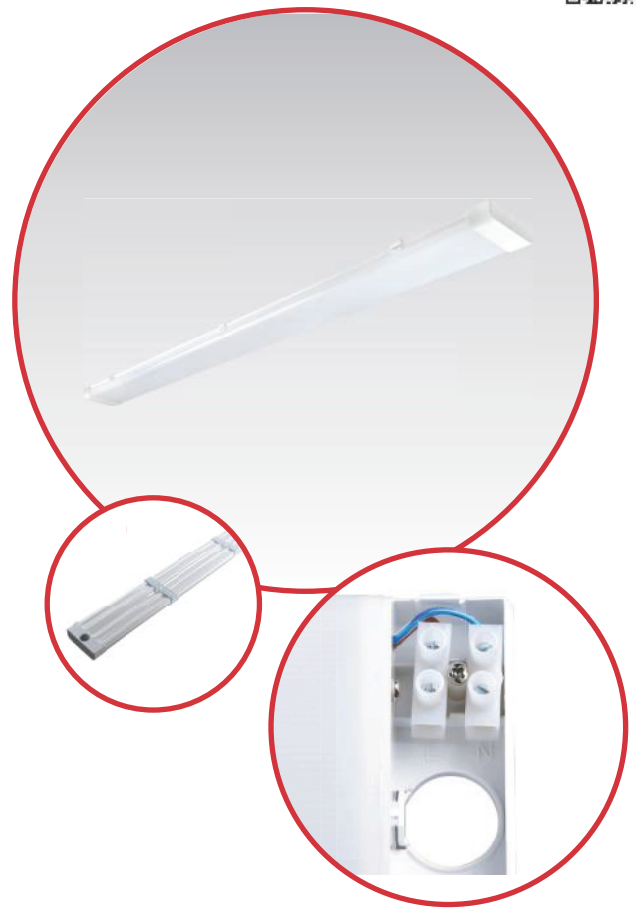

# BLADE

## Economical, slim profile LED batten

- IP20 rated for indoor use
- A 100mm wide profile makes it an excellent retrofit option
- Ideal for applications where ceiling clearance is a priority
- Lightweight, economical Polycarbonate body and PMMA diffuser
- Easy access terminal block (end entry only)
- Galvanised and powdercoated brackets clip and can be positioned along the length of the body, making installation fast