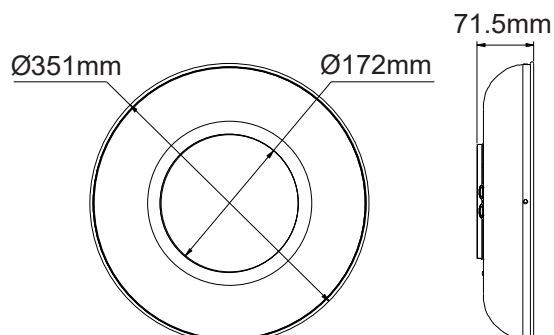

POWER	LUMENS	EFFICACY	CCT	DIMENSIONS	WEIGHT	FASCIA	SAP CODE	PRODUCT CODE
25W	2200 lm	88 lm/W	3000K	Ø351 x 72mm	1.30kg	Black	2002250	DONUT25W-BK
	2200 lm	88 lm/W	4000K			White	2002248	DONUT25W-WH
	2200 lm	88 lm/W	3000K	Ø351 x 72mm	1.30kg	Black	2002251	DONUT25W-BK-MS
	2200 lm	88 lm/W	4000K			White	2002249	DONUT25W-WH-MS

APPLICATIONS

Residential
Hallways
Stairwells
Porches
Interior Ceilings
Hospitality

Black

White

DIMENSIONS

FIND OUT MORE: