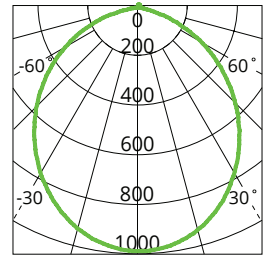

Photometric Diagram

Unit: cd
 - C0/180 104.4deg
 - C90/270 104.3deg

KEY INFORMATION

Lumen Output	2200lm
Input Power	25W
Install	SURFACE MOUNT
Warranty	5yr
IP Rating	IP20
IK Rating	N/A
IC Rating	N/A

PHOTOMETRIC