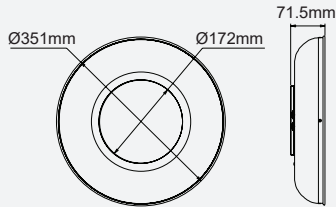

DONUT

DONUT25W-WH

SAP CODE: 2002248

Unique, smooth and functional.

DONUT is a decorative wall and ceiling luminaire with unique, smooth and light aesthetics. A magnet held centre plate and keyholes at the back ensure installation is a breeze.

Photometric Diagram

Unit: cd
 - C0/180 104.4deg
 - C90/270 104.3deg

KEY INFORMATION

Lumen Output	2200lm
Input Power	25W
Install	SURFACE MOUNT
Warranty	5yr
IP Rating	IP20
IK Rating	N/A
IC Rating	N/A

PHOTOMETRIC

Efficacy	88lm/W
LED	SMD
CCT	3000 / 4000K
CRI	>80
Beam Angle	100°

ELECTRICAL

Driver	Integral
Supply Input	220-240V, 50/60Hz
Driver Output Voltage	21-42V DC
Power Factor	0.95
LED Input Current (nominal)	600mA
Useful life @Ta25° (L70)	50,000hr

CONSTRUCTION

Housing	Powder Coated Steel
Diffuser Material	Polycarbonate (Opal)
Body Colour	White: RAL 9016 / Black: RAL 9011
Connection Type	Terminal Block
Total Weight	1.3kg
Dimensions	Ø351 x 71.5mm
Operating Ambient Temp.	-20 to 40°C
Electrical Classification	Class 2