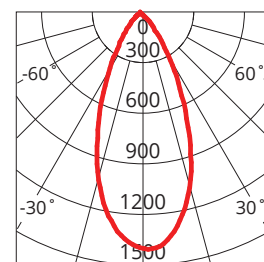

# DULAR

DULAR-FIX-TRI

SAP CODE: 2001850

Photometric Diagram

Unit: cd  
 - C0/180 45.0deg  
 - C90/270 45.0deg

9W, dimmable,  
switchable colour  
temperature, trimless

Trimless LED downlight with recessed lens to minimise glare

## KEY INFORMATION

Lumen Output	930 / 950 / 900lm
Input Power	9W
Hole Cutout Size	Ø90mm
Install	RECESSED
Dimming Options	*Phase-Cut Dimming
Trim Colour	WHITE
Warranty	5yr
IP Rating	IP44
IK Rating	N/A
IC Rating	IC-4
Rebate Scheme Approvals	Pending Approval

## PHOTOMETRIC

Efficacy	103 / 106 / 100lm/W
LED	SMD
CCT	3000 / 4200 / 5700K
CRI	>80
Beam Angle	45°