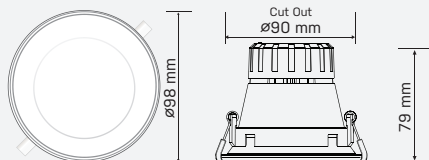

# DULAR

DULAR-FIX-TRI

SAP CODE: 2001850

Photometric Diagram

Unit: cd  
 - C0/180 45.0deg  
 - C90/270 45.0deg

9W, dimmable,  
switchable colour  
temperature, trimless

Trimless LED downlight with recessed lens to minimise glare

## KEY INFORMATION

Lumen Output	930 / 950 / 900lm
Input Power	9W
Hole Cutout Size	Ø90mm
Install	RECESSED
Dimming Options	*Phase-Cut Dimming
Trim Colour	WHITE
Warranty	5yr
IP Rating	IP44
IK Rating	N/A
IC Rating	IC-4
Rebate Scheme Approvals	Pending Approval

## PHOTOMETRIC

Efficacy	103 / 106 / 100lm/W
LED	SMD
CCT	3000 / 4200 / 5700K
CRI	>80
Beam Angle	45°

## CONSTRUCTION

Housing	Aluminium + Polycarbonate
Optics	Polycarbonate Diffuser
Adjustable Angle	N/A
Fixings/Hardware	Metal Clip
Connection Type	1m Flex & Plug
Total Weight	0.25kg
Dimensions	Ø98 x 79mm
Operating Ambient Temp.	-20 to 45°C
Electrical Classification	Class 2