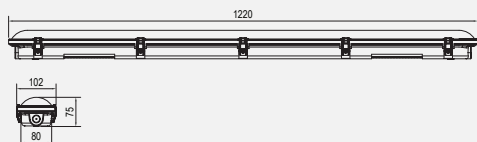

## Durable weatherproof batten

The DURA LED batten features IP65 ingress protection, IK08 impact resistance rating and a unique foldable structure for easy installation.

It is ideal for use in utility-type applications such as car parks, workshops, storerooms and back of house areas.