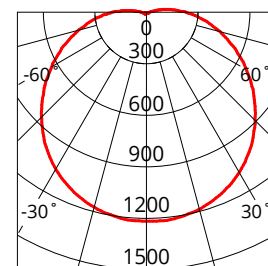

Photometric Diagram

Unit: cd  
 - C0/180 128.6deg  
 - C90/270 113.5deg

### PHOTOMETRIC

Efficacy	135lm / 124lm / 124lm / 120lm (4000K) 137lm / 130lm / 131lm / 129lm (4500K) 137lm / 123lm / 124lm / 121lm (5000K)
LED	SMD
CCT	4000K / 4500K / 5000K
Beam Angle	120°