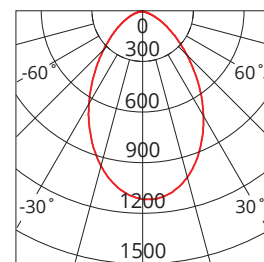

PANORAMA

PANORAMA20W-W

SAP CODE: 2001967

Photometric Diagram

Unit: cd
C0/180 70.6deg
C90/270 67.7deg

20W white finish double lamp LED security light

PANORAMA is series of modern look PC LED security lights with adjustable lamp and PIR sensor

KEY INFORMATION

Lumen Output	1570 / 1910 / 1750lm
Input Power	20W
Hole Cutout Size	N/A
Install	SURFACE MOUNT
Dimming Options	Non-Dimmable
Fitting Colour	WHITE
Warranty	5yr
IP Rating	IP65
IK Rating	N/A
IC Rating	N/A
Rebate Scheme Approvals	IPART LCP 19.80

PHOTOMETRIC

Efficacy	78 / 88 / 95lm/W
LED	SMD
CCT	3000 / 4000 / 5000K
CRI	>80
Beam Angle	70°

ELECTRICAL

Supply Input	220-240V, 50/60Hz
Driver Output Voltage	68V DC
Power Factor	>0.9
LED Input Current (nominal)	260mA
Useful life @Ta25° (L70)	36,000hr