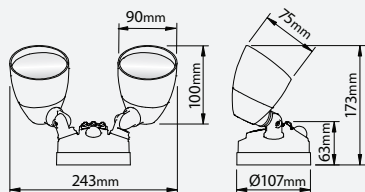

PANORAMA

PANORAMA20W-W

SAP CODE: 2001967

Photometric Diagram

Unit: cd
C0/180 70.6deg
C90/270 67.7deg

20W white finish double lamp LED security light

PANORAMA is series of modern look PC LED security lights with adjustable lamp and PIR sensor

KEY INFORMATION

Lumen Output	1570 / 1910 / 1750lm
Input Power	20W
Hole Cutout Size	N/A
Install	SURFACE MOUNT
Dimming Options	Non-Dimmable
Fitting Colour	WHITE
Warranty	5yr
IP Rating	IP65
IK Rating	N/A
IC Rating	N/A
Rebate Scheme Approvals	IPART LCP 19.80

PHOTOMETRIC

Efficacy	78 / 88 / 95lm/W
LED	SMD
CCT	3000 / 4000 / 5000K
CRI	>80
Beam Angle	70°

ELECTRICAL

Supply Input	220-240V, 50/60Hz
Driver Output Voltage	68V DC
Power Factor	>0.9
LED Input Current (nominal)	260mA
Useful life @Ta25° (L70)	36,000hr

CONSTRUCTION

Housing	Polycarbonate
Optics	Polycarbonate Diffuser
Adjustable Angle	0-360°
Fixings/Hardware	Mounting Plate
Connection Type	Terminal Block
Total Weight	0.49kg
Dimensions	243 x 107 x 173mm
Operating Ambient Temp.	-20 to 45°C
Electrical Classification	Class 2