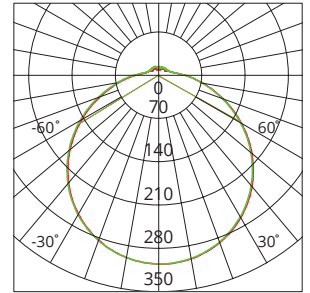

Unit: cd
— C0/180 118.3deg
— C90/270 118.6deg

Photometric diagram shown is for 4000K output.

KEY INFORMATION

Power	8 W 10 W 11 W 15 W
Lumen Output	680 / 752 / 730 lm 890 / 979 / 950 lm 980 / 1082 / 1050 lm 1200 / 1391 / 1350 lm
Mounting Type	Surface Mount
Dimming Type	Non-Dimmable
Body Colour	White
IP Rating	IP54
IK Rating	IK04
Operating Ambient Temp.	-20 to 45°C
Connection Type	PA14 Terminals
Driver	Integral
Warranty	5 yrs

PHOTOMETRIC

Efficacy	85 / 94 / 91 lm/W 89 / 98 / 95 lm/W 85 / 94 / 91 lm/W 83 / 99 / 93 lm/W
CCT	3000 / 4000 / 5700 K
CRI	> 80
SDCM	< 5
UGR	N/A
Beam Angle	120°
Flicker-Free	No
Projected Lifespan	>50,000hrs @ Ta 25°C (L80)