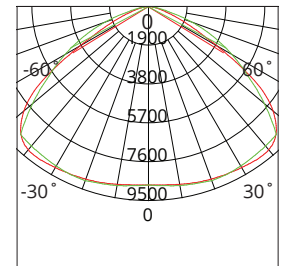

SKYLUX G4

SKYLUX200W-G4

SAP CODE: 2002270

PHOTOMETRIC DIAGRAM

Unit: cd
 - C0/180 118.8deg
 - C90/270 120.9deg

Photometric diagram shown is for SKYLUX200W-G4-50K version only.

12-Highbays-in-1.

The all new Skylux G4 continues Haneco's tradition of providing the leading edge in highbay technology and is a state-of-the-art highbay solution.

SPECIFICATIONS

Total Weight:	3.00kg
Dimensions:	Ø340 x 183mm
Body Material:	Aluminium
Diffuser Material:	Polycarbonate (Clear)
Body colour:	Black
IP Rating:	IP65
IK Rating:	IK08
Beam Angle:	120°
CRI:	>80
SDCM:	<5
Driver:	Integral
Power Lead:	1.5m Rubber Flex & Plug
Input:	100-277V, 50/60Hz
Electrical Classification:	Class 1
Power Factor:	>0.9
Protection:	Overload / Short Circuit
Lifespan:	>50,000hrs @Ta25°C (L70)
Operating Ambient Temperature:	-30 to 50°C
Smart:	KASTA Compatible
Dimming:	0-10V Dimmable