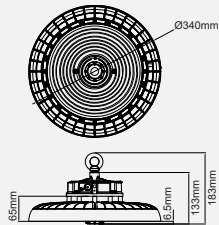

SKYLUX G4

SKYLUX200W-G4

SAP CODE: 2002270

PHOTOMETRIC DIAGRAM

Unit: cd
 - C0/180 118.8deg
 - C90/270 120.9deg

Photometric diagram shown is for SKYLUX200W-G4-50K version only.

12-Highbays-in-1.

The all new Skylux G4 continues Haneco's tradition of providing the leading edge in highbay technology and is a state-of-the-art highbay solution.

SPECIFICATIONS

Total Weight:	3.00kg
Dimensions:	Ø340 x 183mm
Body Material:	Aluminium
Diffuser Material:	Polycarbonate (Clear)
Body colour:	Black
IP Rating:	IP65
IK Rating:	IK08
Beam Angle:	120°
CRI:	>80
SDCM:	<5
Driver:	Integral
Power Lead:	1.5m Rubber Flex & Plug
Input:	100-277V, 50/60Hz
Electrical Classification:	Class 1
Power Factor:	>0.9
Protection:	Overload / Short Circuit
Lifespan:	>50,000hrs @Ta25°C (L70)
Operating Ambient Temperature:	-30 to 50°C
Smart:	KASTA Compatible
Dimming:	0-10V Dimmable