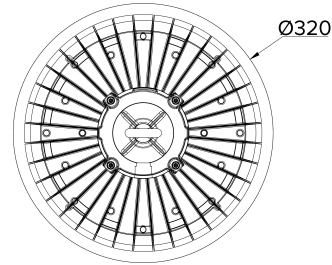

DIMENSIONS

200W

ACCESSORIES

Description	Product Code
Microwave Motion Sensor	SKYLUX-G5/EV-MS
Skylux200w-g5 60-degree Lens	SKYLUX200W-G5-60L
Skylux200w-g5 90-degree Lens	SKYLUX200W-G5-90L
Sensor Remote Controller	HIGHBAY-REMOTE
Surface Mount Bracket	SKYLUXG4-BRKT
Prismatic Reflector - 200W	SKYLUX200G4-PR
DALI Converter	HBAY-DALI-CONV