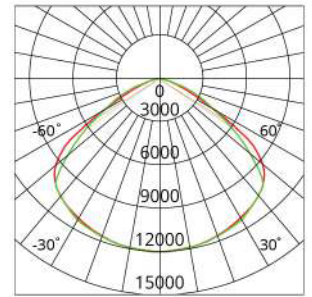

APPLICATIONS

Warehouse, Storage Facilities,
Manufacturing Facilities, Cool Rooms,
General Industrial

PHOTOMETRIC DIAGRAM

Unit: cd
— C0/180 115.4deg
— C90/270 111.8deg

KEY INFORMATION

Power	150 W 170 W 200 W
Lumen Output	26,983 / 27,766 / 26,651 lm 28,632 / 29,581 / 28,278 lm 33,995 / 36,137 / 34,435 lm
Mounting Type	Suspended
Dimming Type	0-10V Dimmable
Body Colour	Black
IP Rating	IP65
IK Rating	IK08
Operating Ambient Temp.	-30 to 50°C
Connection Type	1.5m Rubber Flex & Plug
Driver	Integral
Warranty	5 yrs

PHOTOMETRIC

Efficacy	181 / 192 / 179 lm/W 179 / 190 / 176 lm/W 172 / 188 / 173 lm/W
CCT	4000 / 5000 / 5700 K
CRI	> 80
SDCM	< 5
UGR	< 32
Beam Angle	120°
Projected Lifespan	>100,000hrs @ Ta 50°C (L70)

ELECTRICAL