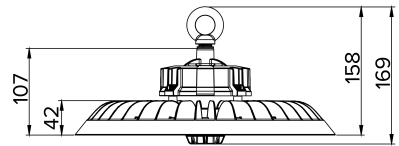

DIMENSIONS

200W

ACCESSORIES

Description	Product Code
Microwave Motion Sensor	SKYLUX-G5/EV-MS
Skylux200w-g5 60-degree Lens	SKYLUX200W-G5-60L
Skylux200w-g5 90-degree Lens	SKYLUX200W-G5-90L
Sensor Remote Controller	HIGHBAY-REMOTE
Surface Mount Bracket	SKYLUXG4-BRKT
Prismatic Reflector - 200W	SKYLUX200G4-PR
DALI Converter	HBAY-DALI-CONV